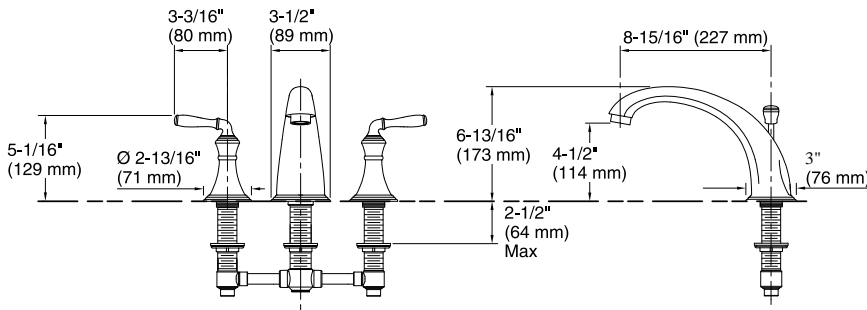

Technical Information

All product dimensions are nominal.

Drain included: No

Spout:

Spout reach: 8-15/16" (227 mm)

Notes

Install this product according to the installation guide.

ADA compliant when installed to the specific requirements of these regulations.