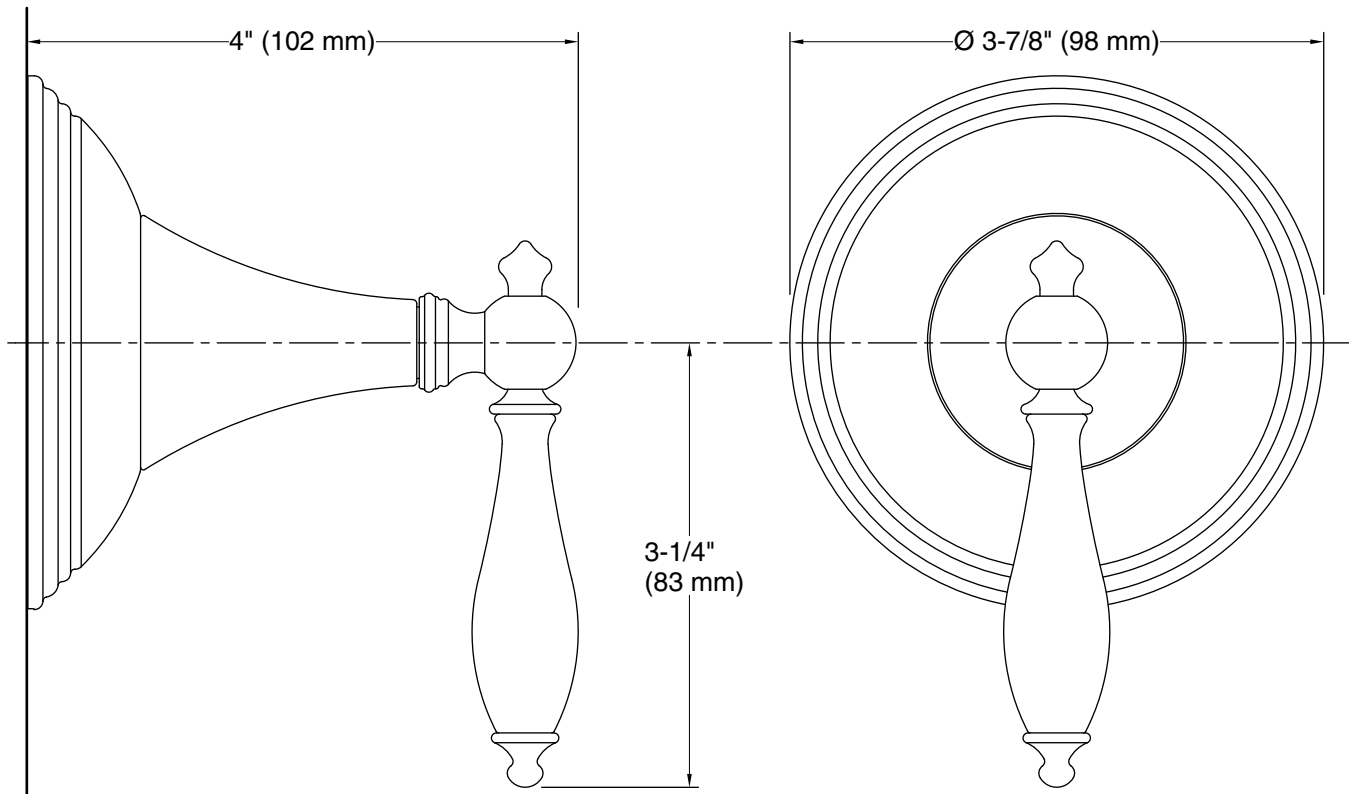

Technical Information

All product dimensions are nominal.

Notes

Install this product according to the installation instructions.

ADA, OBC, CSA B651 compliant when installed to the specific requirements of these regulations.