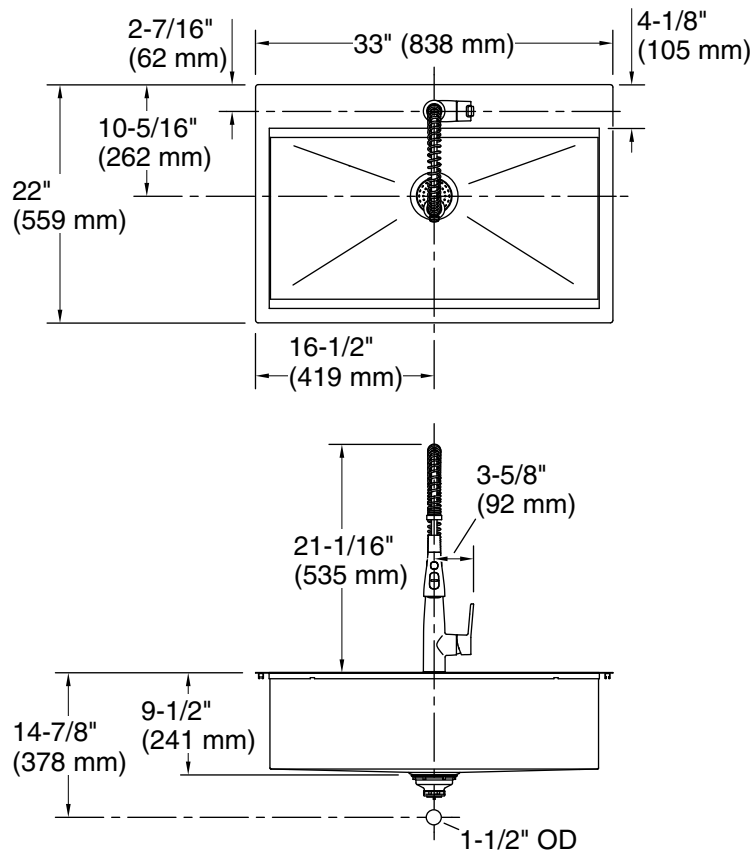

Features

- 36" minimum base cabinet width
- Single bowl
- 9" (229 mm) depth provides generous workspace
- Tightly angled fabricated corners maximize bowl space
- Professional-style faucet with an easy-to-clean coated hose and removable coil
- Three-function pull-down sprayhead with touch control allows you to switch between aerated stream, Sweep® spray, and Boost technology
- Sweep® spray creates a wide, forceful blade of water for superior cleaning
- Boost technology increases the flow rate by 30% with the press of a button
- Box includes: Sink, assembled Vibrant® Stainless semi-professional faucet, supply lines, bamboo cutting board, silicone sink mat, drain with strainer, installation hardware

Material

- Premium 18-gauge stainless steel
- Premium metal construction for durability and reliability

Installation

- Top-mount or undermount
- Single hole
- Cutting board slides on sink ledge when sink is top-mounted or across the countertop when under-mounted

KOHLER® Stainless Steel Sinks Lifetime Limited Warranty KOHLER® Faucet Lifetime Limited Warranty

See website for detailed warranty information.

Technical Information

All product dimensions are nominal.

Bowl configuration:	Single
Center(s):	4
Min. base cabinet width:	36" (914 mm)
Bowl area (Only):	Length: 30-1/4" (768 mm) Width: 14-15/16" (379 mm) Bowl depth: 9-3/16" (233 mm) Water depth: 9-3/16" (233 mm)
With overflow:	No
Number of deck holes:	1
Faucet hole spacing:	4" (102 mm)
Faucet hole(s):	1-7/16" (37 mm)
Drain hole:	3-3/4" (94 mm)
Template:	Top-mount/Undermount, 1130821-7, required, included