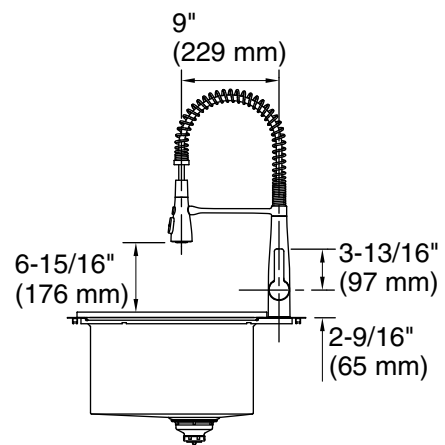

Features

- 36" minimum base cabinet width
- Single bowl
- 9" (229 mm) depth provides generous workspace
- Tightly angled fabricated corners maximize bowl space
- Professional-style faucet with an easy-to-clean coated hose and removable coil
- Three-function pull-down sprayhead with touch control allows you to switch between aerated stream, Sweep® spray, and Boost technology
- Sweep® spray creates a wide, forceful blade of water for superior cleaning
- Boost technology increases the flow rate by 30% with the press of a button
- Box includes: Sink, assembled Vibrant® Stainless semi-professional faucet, supply lines, bamboo cutting board, silicone sink mat, drain with strainer, installation hardware

KOHLER® Stainless Steel Sinks Lifetime Limited Warranty KOHLER® Faucet Lifetime Limited Warranty

See website for detailed warranty information.

Technical Information

All product dimensions are nominal.

Bowl configuration:	Single
Center(s):	4
Min. base cabinet width:	36" (914 mm)
Bowl area (Only):	Length: 30-1/4" (768 mm) Width: 14-15/16" (379 mm) Bowl depth: 9-3/16" (233 mm) Water depth: 9-3/16" (233 mm)
With overflow:	No
Number of deck holes:	1
Faucet hole spacing:	4" (102 mm)
Faucet hole(s):	1-7/16" (37 mm)
Drain hole:	3-3/4" (94 mm)
Template:	Top-mount/Undermount, 1130821-7, required, included