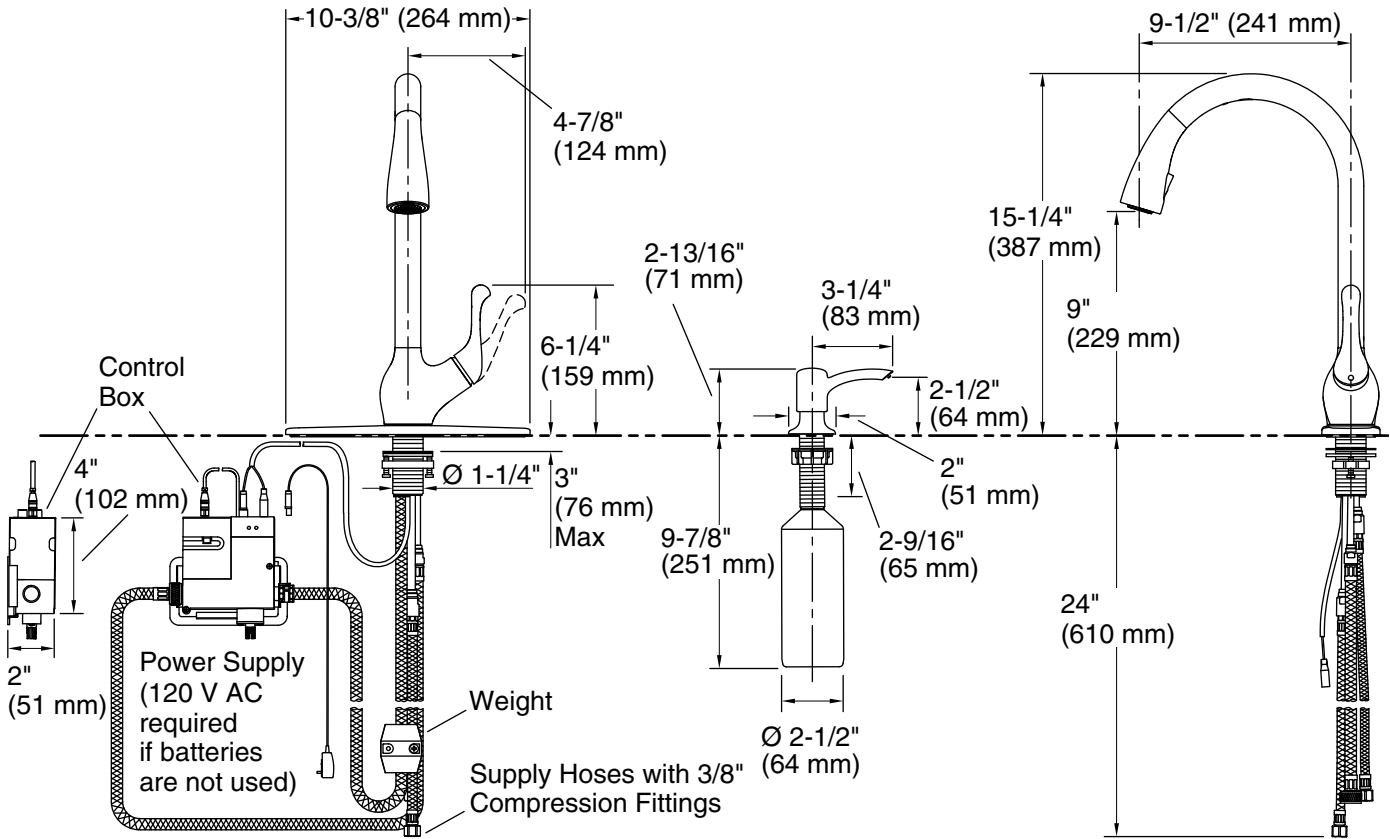

6-23-2024 19:59 - US

THE BOLD LOOK
OF **KOHLER®**

KOHLER® Faucets Touchless pull-down kitchen faucet w/ soap dispenser

Barossa® K-R78035-SD

Technical Information

All product dimensions are nominal.

Power source: Battery - DC, included

Faucet:

Flow rate: 1.5 gal/min (5.7 l/min)

Pressure: 60 psi (4.1 bar)

Spout:

Spout reach: 9-1/2" (241 mm)

Notes

Install this product according to the installation guide.

ADA complaint for faucet handles only.