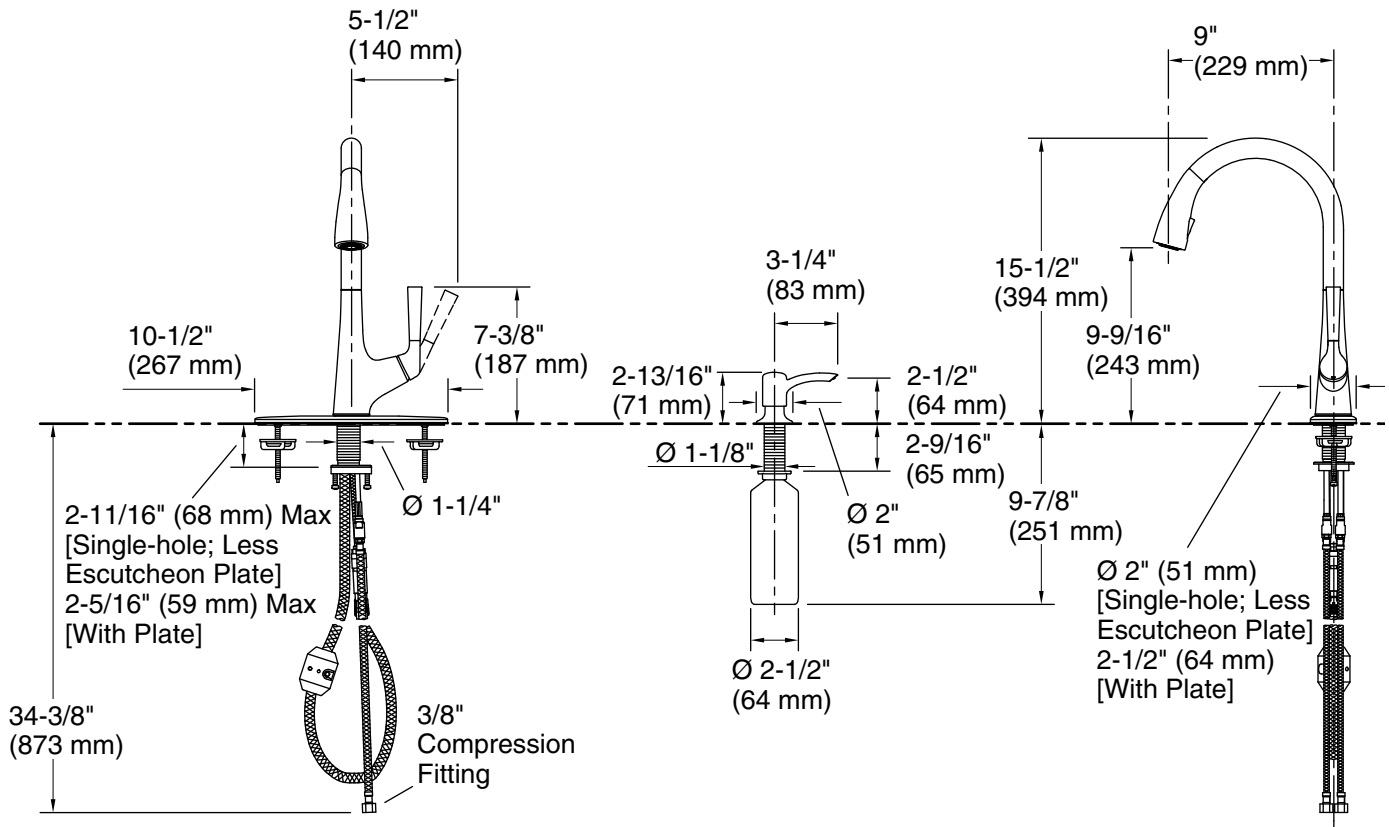

## Installation

- Longer mounting shank works with countertops up to 2-1/2 inches thick and is easy to install. Simply hand tighten the mounting ring and secure with a screwdriver.
- Compatible with one-, two-, three-, and four-hole sinks (escutcheon plate included)
- Flexible supply lines and quick-connect fittings simplify installation

### Technical Information

All product dimensions are nominal.

#### Spout:

Spout reach: 9" (229 mm)