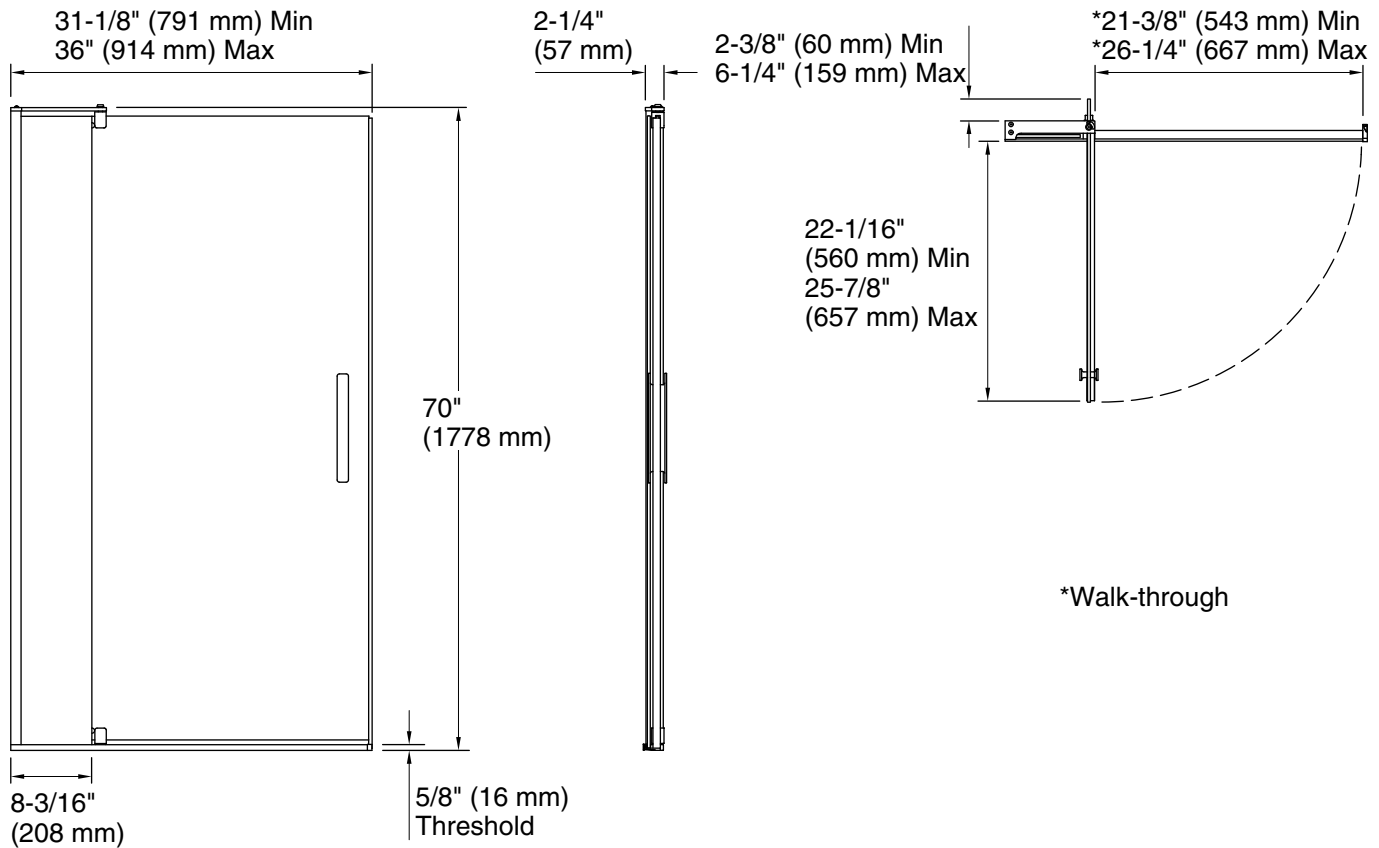

Technical Information

All product dimensions are nominal.

Base-To-Wall	3/8" (10 mm)
Radius – Max:	
Shower Ledge Min	2-1/4" (57 mm)
Flat:	
Shower Wall Min	2-1/4" (57 mm)
Flat:	
Wall Studs Required for Door:	Yes

Notes

Install this product according to the installation guide.

Strike jamb is made of clear plastic and may not cover existing shower door holes.

NOTICE: The vertical opening should be a minimum of 74" (1880 mm) to allow clearance for installation.

Do not install this door to a plastic shower modules or drywall unless additional support is provided behind the wall.

The vertical opening should be a minimum of 74" (1880 mm) to allow for installation clearance.