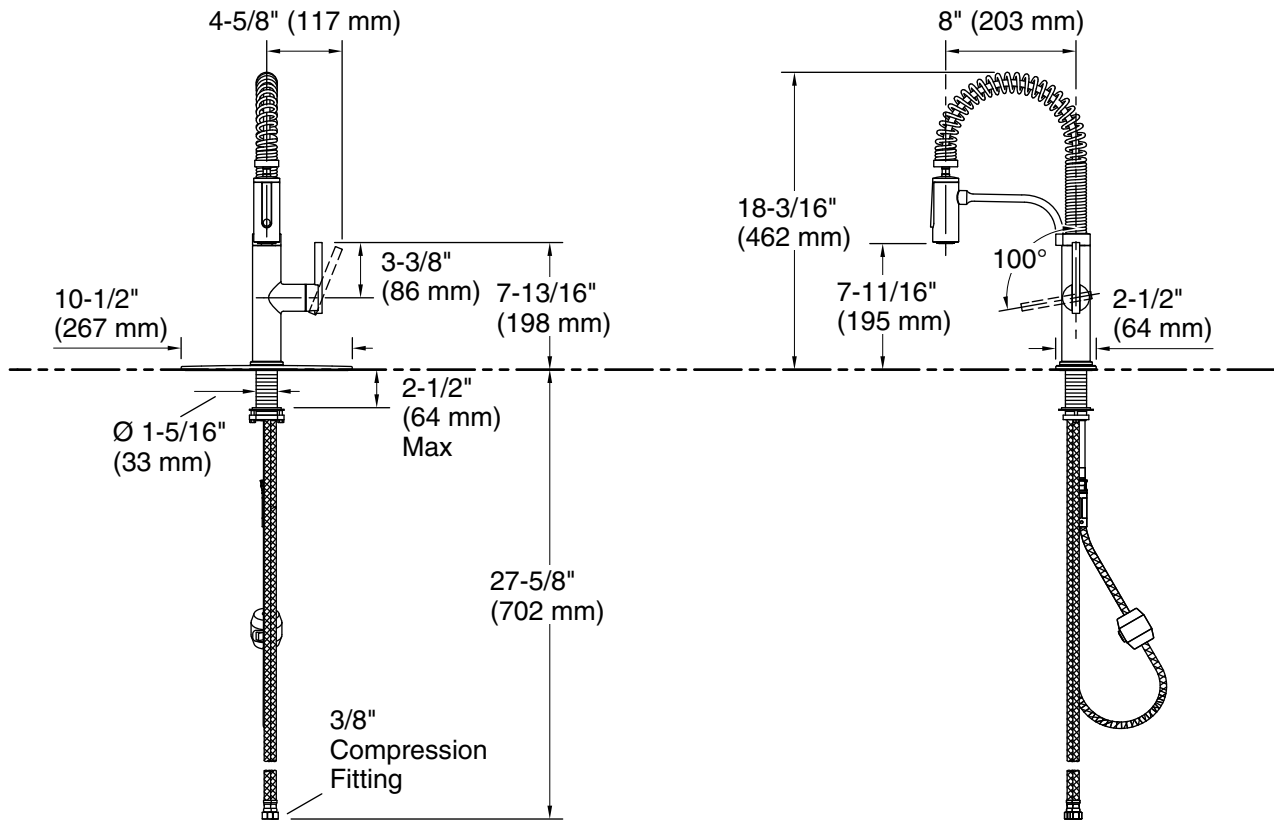

### Installation

- Installs with 1- or 3-hole sink (escutcheon plate included)
- Flexible supply lines and quick-connect fittings simplify installation
- Longer shank works with countertops up to 2-1/2" (63.5 mm) thick and is easy to install

### Technical Information

All product dimensions are nominal.

#### Spout:

Spout reach: 8" (203 mm)