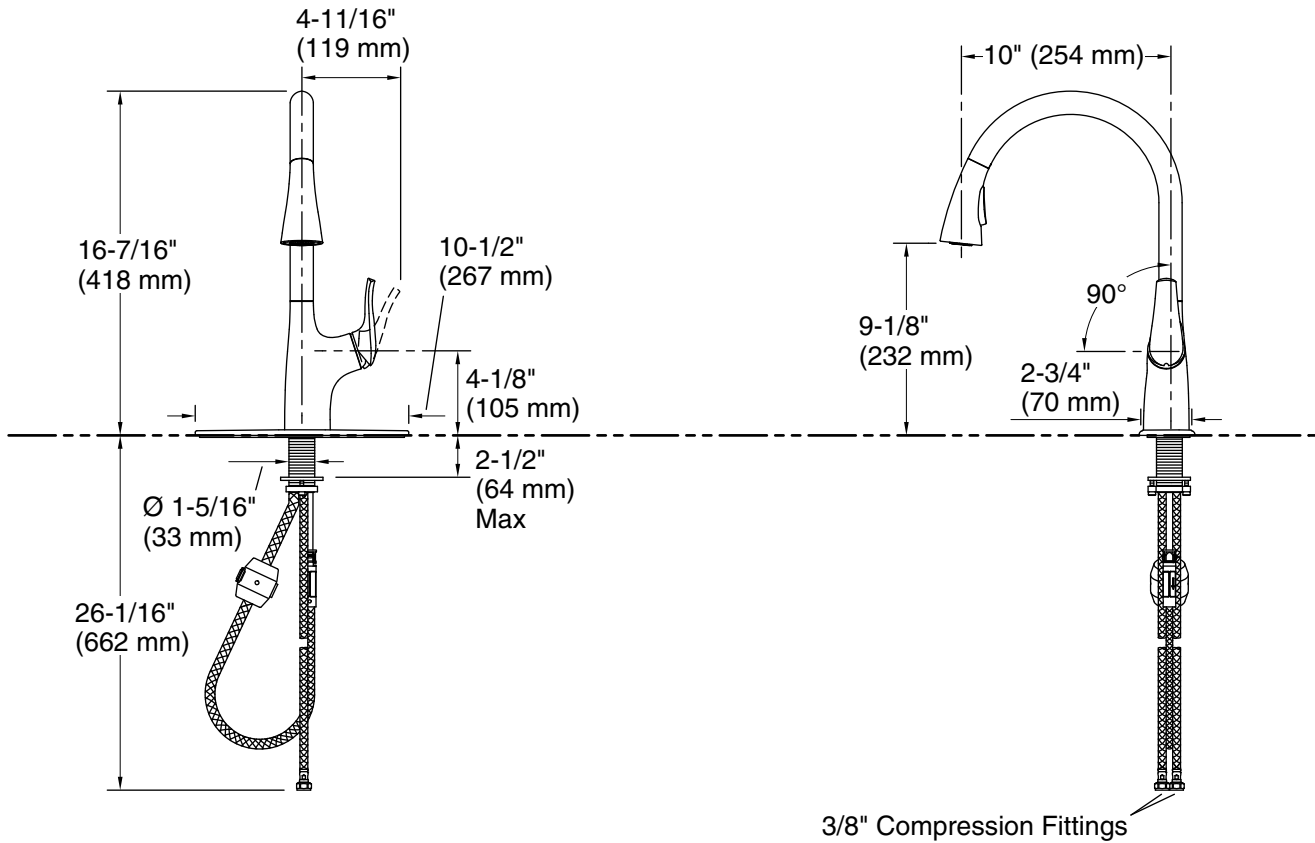

Technical Information

All product dimensions are nominal.

Faucet:

Flow rate: 1.5 gal/min (5.7 l/min)

Pressure: 60 psi (4.1 bar)

Drain included: No

Spout:

Spout reach: 9-15/16" (253 mm)

Notes

Install this product in accordance with the installation instructions.

ADA, CSA B651 compliant when installed to the specific requirements of these regulations.