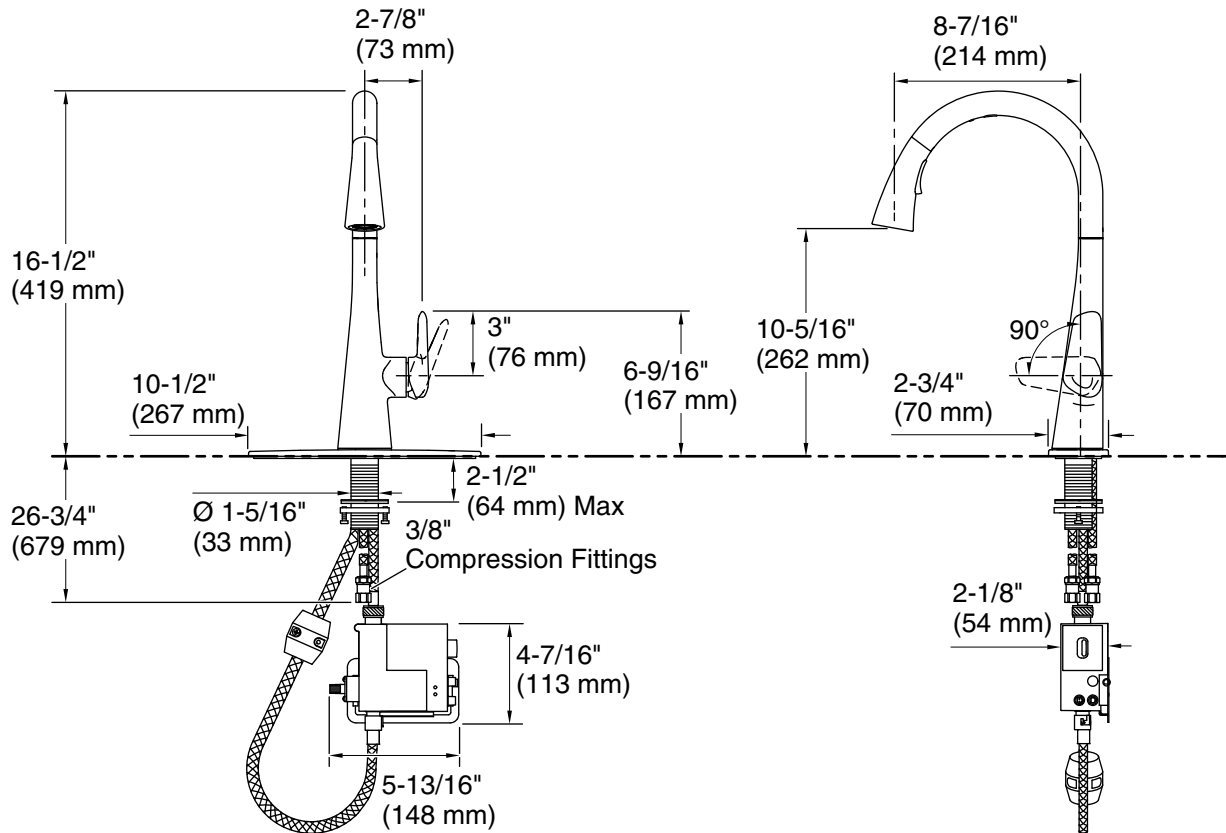

Technical Information

All product dimensions are nominal.

Power source: Battery - DC, not included

Faucet:

Flow rate: 1.5 gal/min (5.7 l/min)

Pressure: 60 psi (4.1 bar)

Spout:

Spout reach: 9" (229 mm)

Notes

Install this product according to the installation instructions.

ADA, CSA B651 compliant when installed to the specific requirements of these regulations.