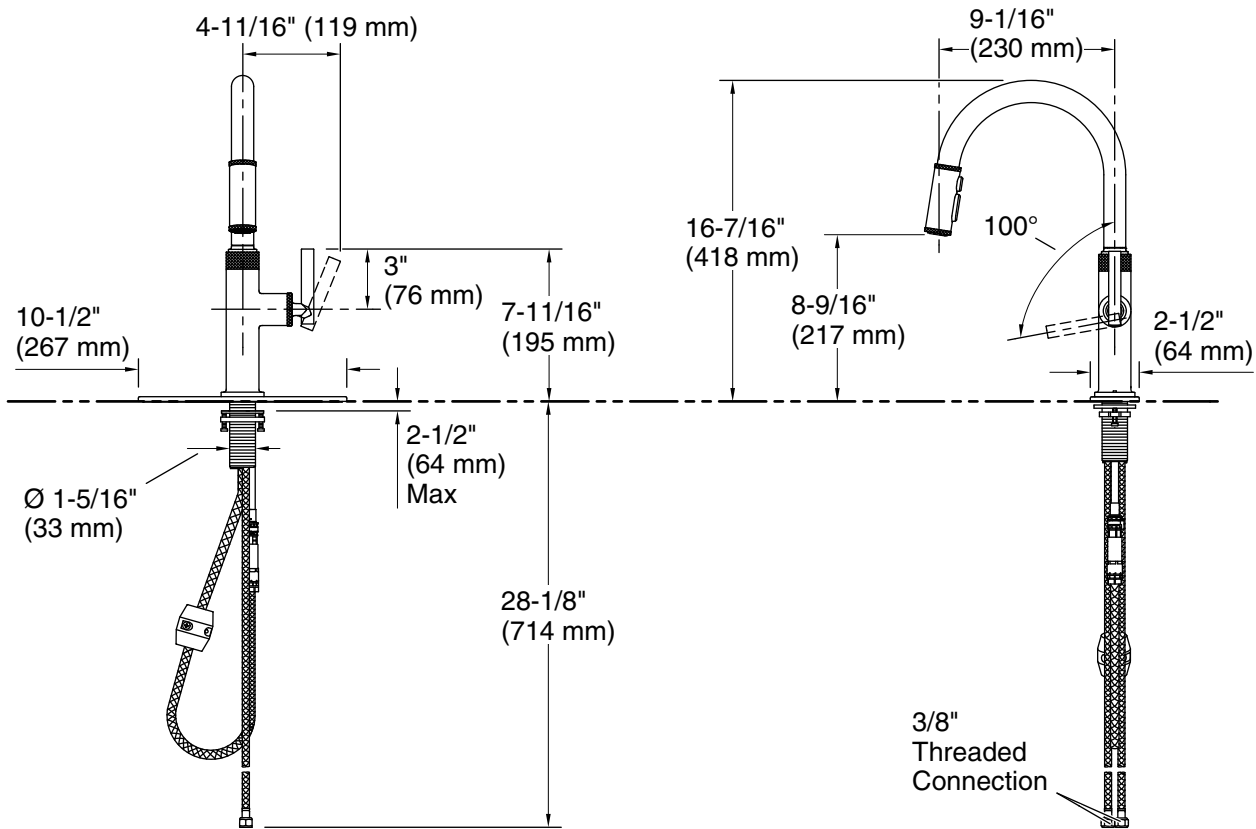

Features

- Three-function pull-down sprayhead with touch control allows you to switch between aerated stream, ring spray and Boost technology
- Ring spray provides powerful jets of water for rinsing your dishes and sink
- Boost technology increases the flow rate by 30% with the press of a button. Use Boost with stream for faster filling or with ring spray for more powerful cleaning
- DockNetik® secure docking system locks sprayhead into place when not in use
- ProMotion® technology's light, quiet braided hose and swiveling ball joint make the pull-down sprayhead easier and more comfortable to use
- MasterClean™ sprayface features an easy-to-clean surface that withstands mineral buildup and maximizes spray performance
- KOHLER® ceramic disc valves exceed industry longevity standards for a lifetime of durable performance
- High-arch swivel spout offers superior clearance for filling pitchers and cleaning
- Single lever handle is simple to use and makes adjusting water temperature easy
- 1.5 gpm (5.7 lpm) maximum flow rate at 60 psi (4.14 bar)
- Box includes: Assembled faucet, supply lines, escutcheon plate

Installation

- Installs with 1- or 3-hole sink
- Flexible supply lines and quick-connect fittings simplify installation
- Longer shank works with countertops up to 2-1/2" (63.5 mm) thick and is easy to install

Technical Information

All product dimensions are nominal.

Faucet:

Flow rate: 1.5 gal/min (5.7 l/min)

Pressure: 60 psi (4.1 bar)

Drain included: No

Spout:

Spout reach: 9-1/16" (230 mm)