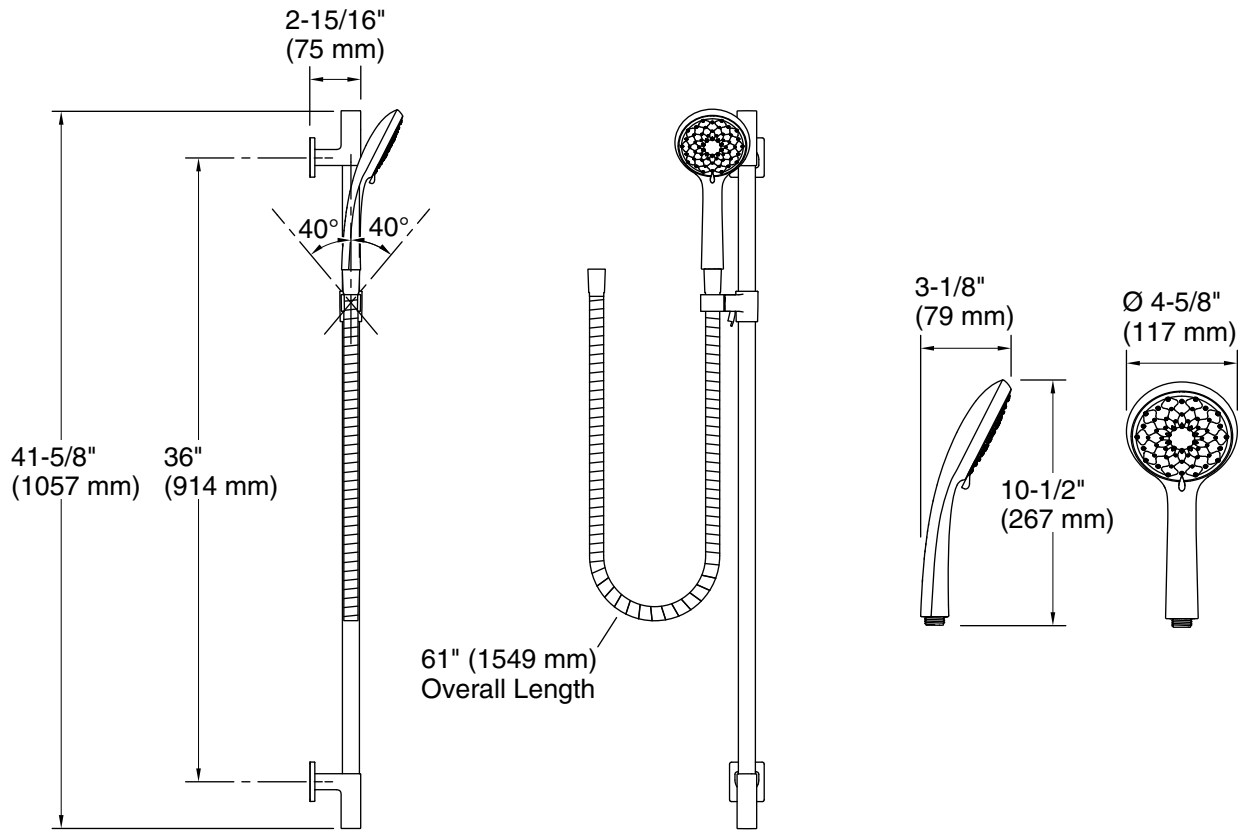

Features

- Handshower features transitional design, inspired by nature
- Three spray functions and ADA-compliant nonpositive shutoff
- Thumb tab allows for a smooth transition between sprays
- MasterClean™ sprayface features an easy-to-clean surface that withstands mineral buildup and maximizes spray performance
- 36" (914 mm) sidebar features adjustable mounting brackets for installation flexibility
- Includes 60" metal hose
- This product can help a building earn Water Efficiency points in LEED[®] Green Building Rating System

Recommended Products/Accessories

- K-30646 Shower filter
- K-30647 Shower filter replacement
- K-23723 Faucet cleaner

Optional Products/Accessories

- K-98350 wall-mount supply elbow
- K-98351 wall-mount supply elbow with check valve

Technical Information

All product dimensions are nominal.

Handshower:

Rated maximum flow: 2 gal/min (7.6 l/min)

Notes

Install this product according to the installation guide.

Plumbing codes require approved backflow prevention devices to be installed in-line to handshowers. Please consult with local plumbing officials.