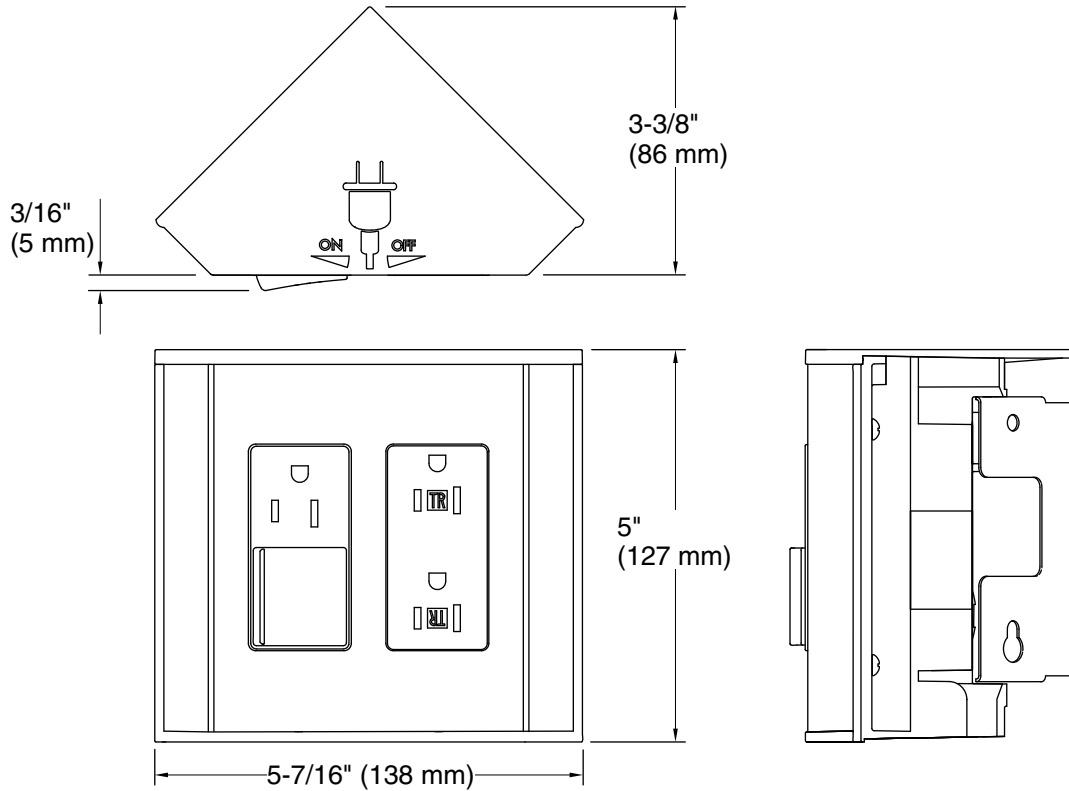

Required Electrical Service

One circuit required, protected with Class A Ground-Fault Circuit-Interrupter (GFCI). Outside North America, this device may be known as a Residual Current Device (RCD).

120 V, 15 A

Technical Information

All product dimensions are nominal.

Material: Plastic

Notes

Install this product according to the installation guide.

Power cord is 72" (1829 mm) in length.

Provide a grounded electrical outlet within close proximity to the electrical accessory.