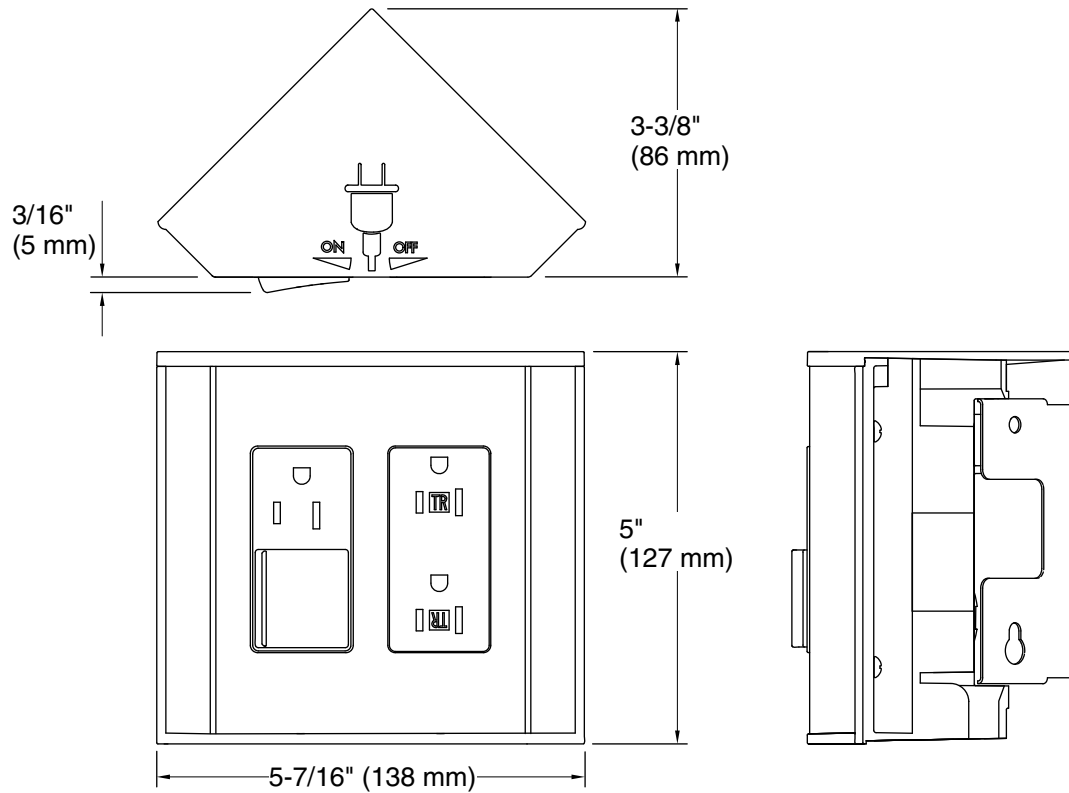

Required Electrical Service

One circuit required, protected with Class A Ground-Fault Circuit-Interrupter (GFCI). Outside North America, this device may be known as a Residual Current Device (RCD).

120 V, 15 A

Technical Information

All product dimensions are nominal.

Material: Plastic

Notes

Install this product according to the installation guide.

Power cord is 72" (1829 mm) in length.

Provide a grounded electrical outlet within close proximity to the electrical accessory.