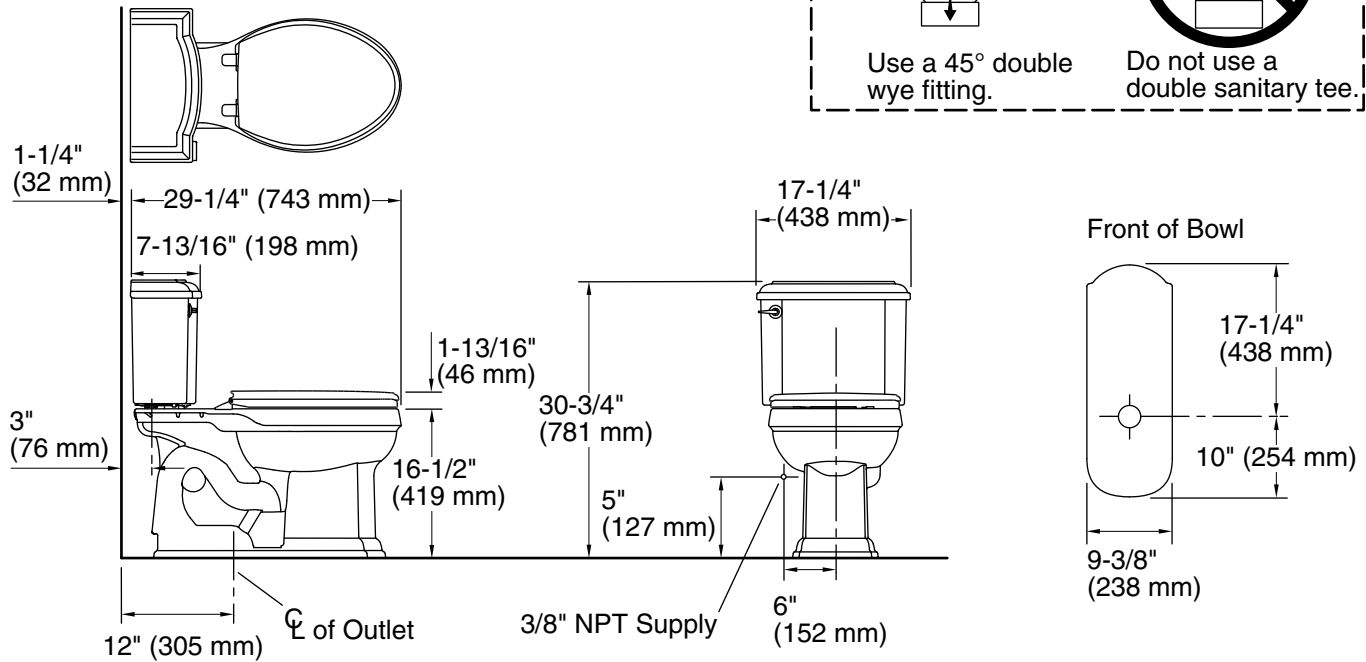

# Devonshire® Comfort Height®

The Complete Solution® elongated toilet, 1.28 gpf  
K-98992

## Installation

- Supply line sold separately.
- Standard 12" (305 mm) rough-in.
- Three-bolt installation.

## Available Colors/Finishes

*Color tiles intended for reference only.*

**Color** **Code** **Description**

 0 White

**Devonshire® Comfort Height®**  
 The Complete Solution® elongated toilet, 1.28 gpf  
**K-98992**

**Technical Information**

All product dimensions are nominal.

- Toilet type: Two-piece, Floor-mount
- Waste Outlet: Floor
- Bowl shape: Elongated
- Trap passageway: 2-1/8" (54 mm)
- Water Consumption
  - Full: 1.28 gpf (4.8 lpf)
- Water surface size: 11-1/2" x 8-3/4" (292 mm x 222 mm)
- Rim to water surface: 5-1/2" (140 mm)
- Rough-in: 12" (305 mm)
- Seat-mounting holes: 5-1/2" (140 mm)