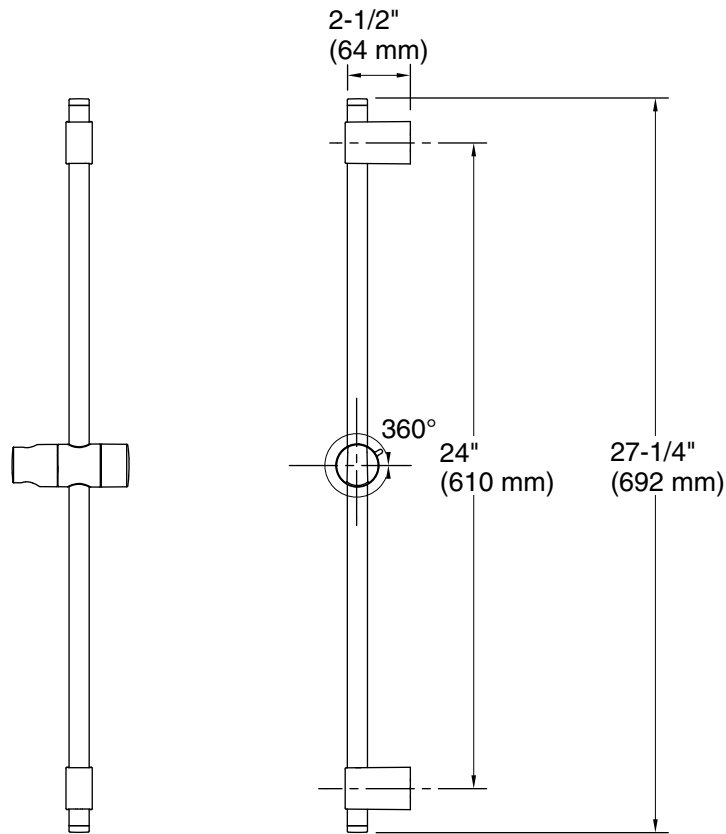

### Features

- Adjustable mounting brackets offer installation flexibility
- Adjustable angle of handshower

### Technical Information

All product dimensions are nominal.