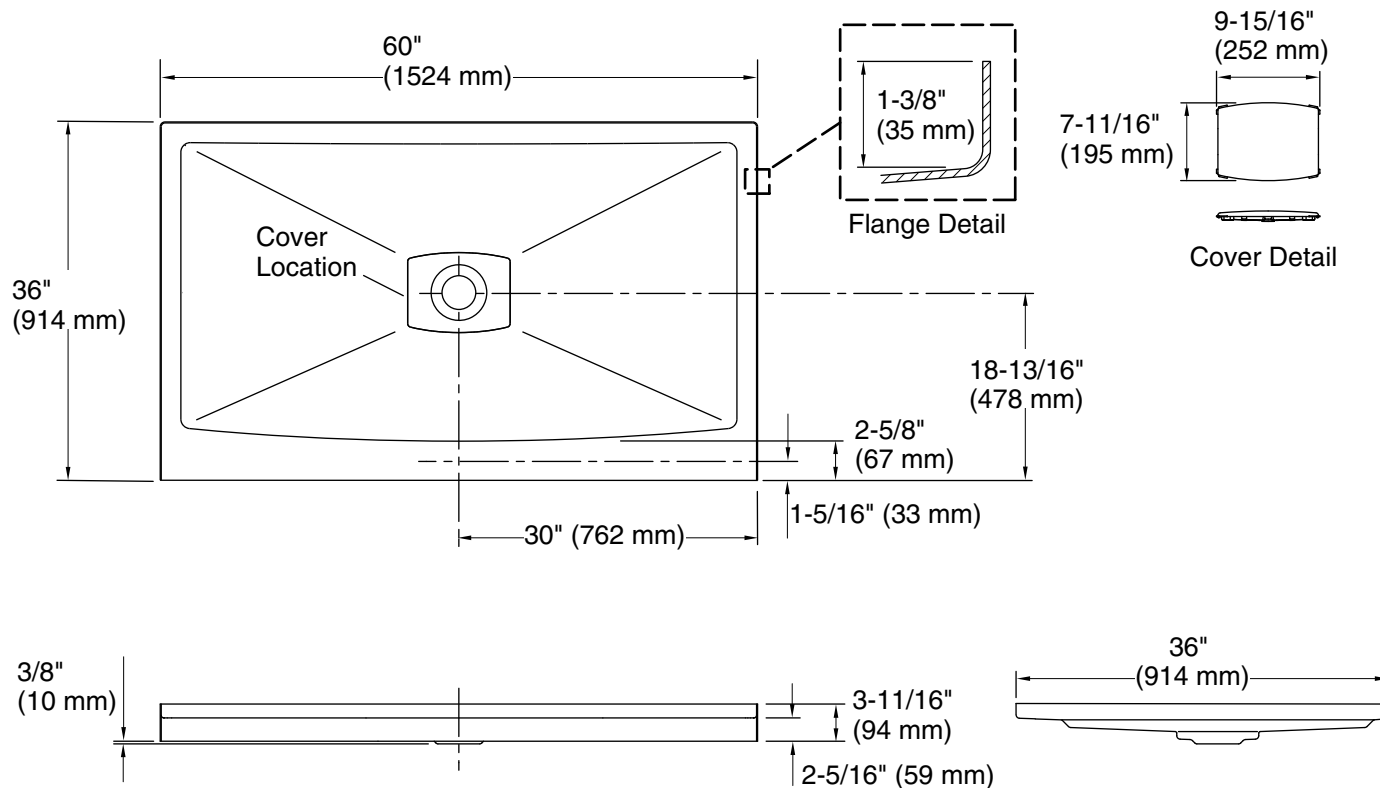

Technical Information

All product dimensions are nominal.

Drain location:	Center
Weight:	52 lbs (23.6 kg)
Minimum floor load:	17 lbs/ft² (83 kg/m²)
Minimum flat for door:	2-5/8" (66 mm)

Notes

Measure your actual product for rough-in details.

Install this product according to the installation instructions.

Shimming may be required to level the fixture.

Shimming may be required between the stud frame and the fixture.

Stud opening tolerance is + 1/4" (6 mm), - 0" (0 mm).