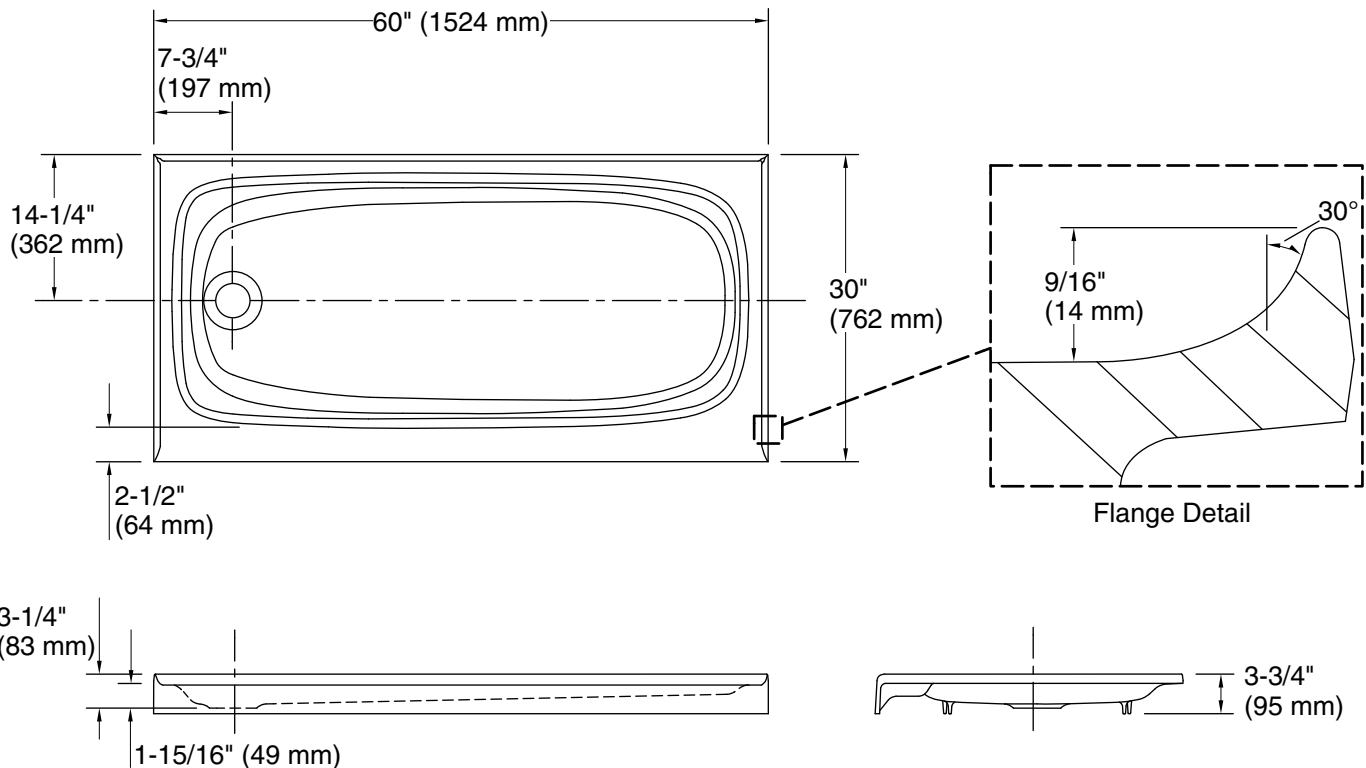

Features

- Spacious shower base offers ample room for showering
- Safeguard® slip-resistant surface provides excellent traction underfoot
- Single threshold for alcove installation with three tile-in flanges

Material

- KOHLER® enameled cast iron

Installation

- Left drain

Recommended Products/Accessories

K-9132 Shower Drain
K-706009-D3 Frameless Sliding Shower Door
K-706009-L Frameless Sliding Shower Door
K-706015-D3 Frameless Sliding Shower Door
K-706015-L 74" H sliding shower door with 1/4"-thick glass
K-5526 7 kW steam generator
K-5557 steam generator control kit
K-23726 Drain treatment
K-23725 Cast iron cleaner

Color tiles intended for reference only.

Color	Code	Description
	0	White
	96	Biscuit
	NY	Dune
	58	Thunder™ Grey
	7	Black Black™

Technical Information

All product dimensions are nominal.

Drain location: Left
 Weight: 193 lbs (87.5 kg)
 Minimum floor load: 40 lbs/ft² (195.3 kg/m²)
 Minimum flat for door: 2-7/8" (73 mm)

Notes

Measure your actual product for rough-in details.

Install this product according to the installation instructions.

Shimming may be required to level the fixture.

Shimming may be required between the stud frame and the fixture.