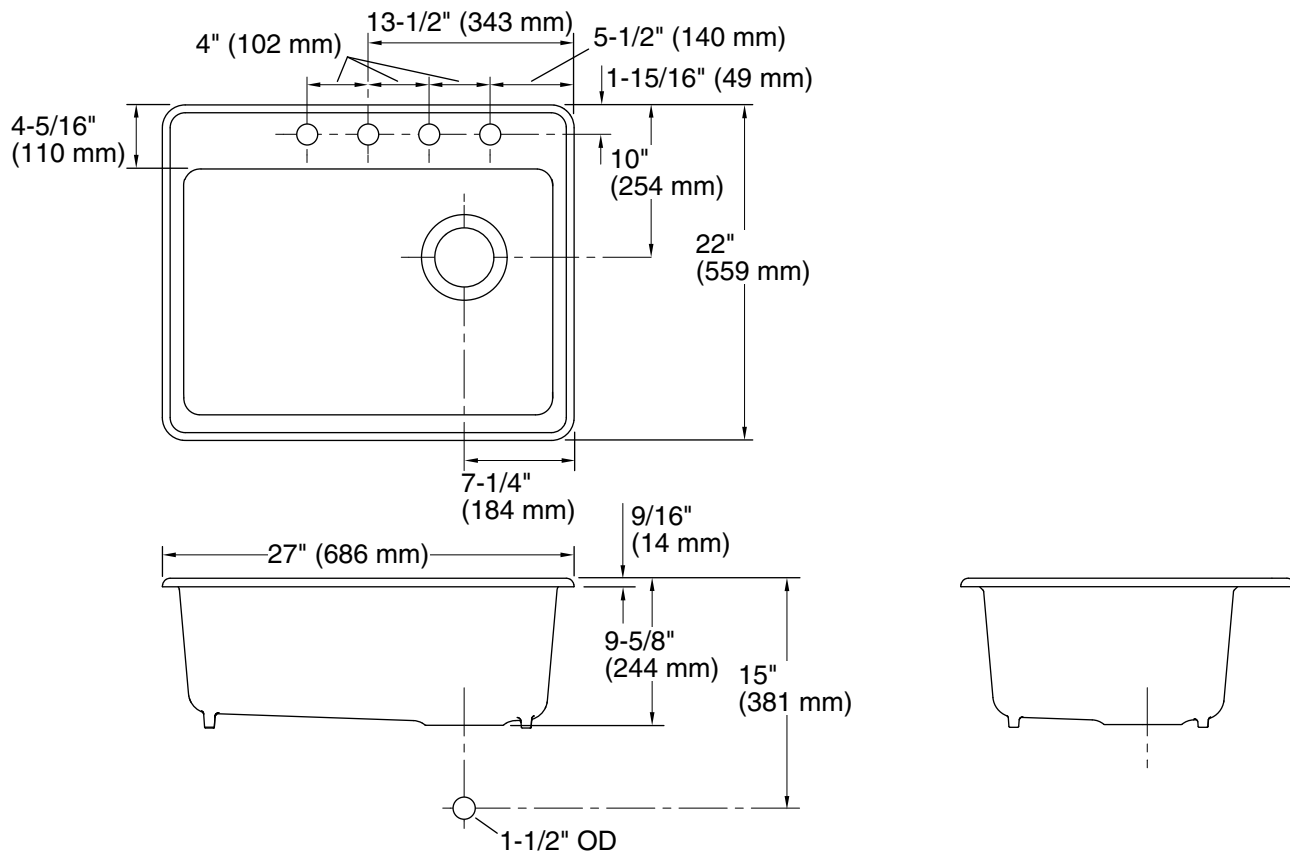

Features

- 30" (762 mm) minimum base cabinet width
- Single bowl
- 9" (229 mm) depth provides generous workspace
- Bowl slopes toward drain to minimize water pooling
- Offset drain increases workspace in the sink and storage space underneath
- Includes K-9137 bottom sink rack
- Three faucet holes and one accessory hole to the right

See website for detailed warranty information.

Available Colors/Finishes

Color tiles intended for reference only.

Color	Code	Description
	0	White
	96	Biscuit
	7	Black Black™

Technical Information

All product dimensions are nominal.

Center(s):	4
Min. base cabinet width:	27" (686 mm)
Bowl area:	Length: 24-1/4" (616 mm) Width: 17-1/4" (438 mm) Bowl depth: 9" (229 mm) Water depth: 9" (229 mm)
Number of deck holes:	4
Faucet hole spacing:	4" (102 mm)
Template:	1244382-7, required, included