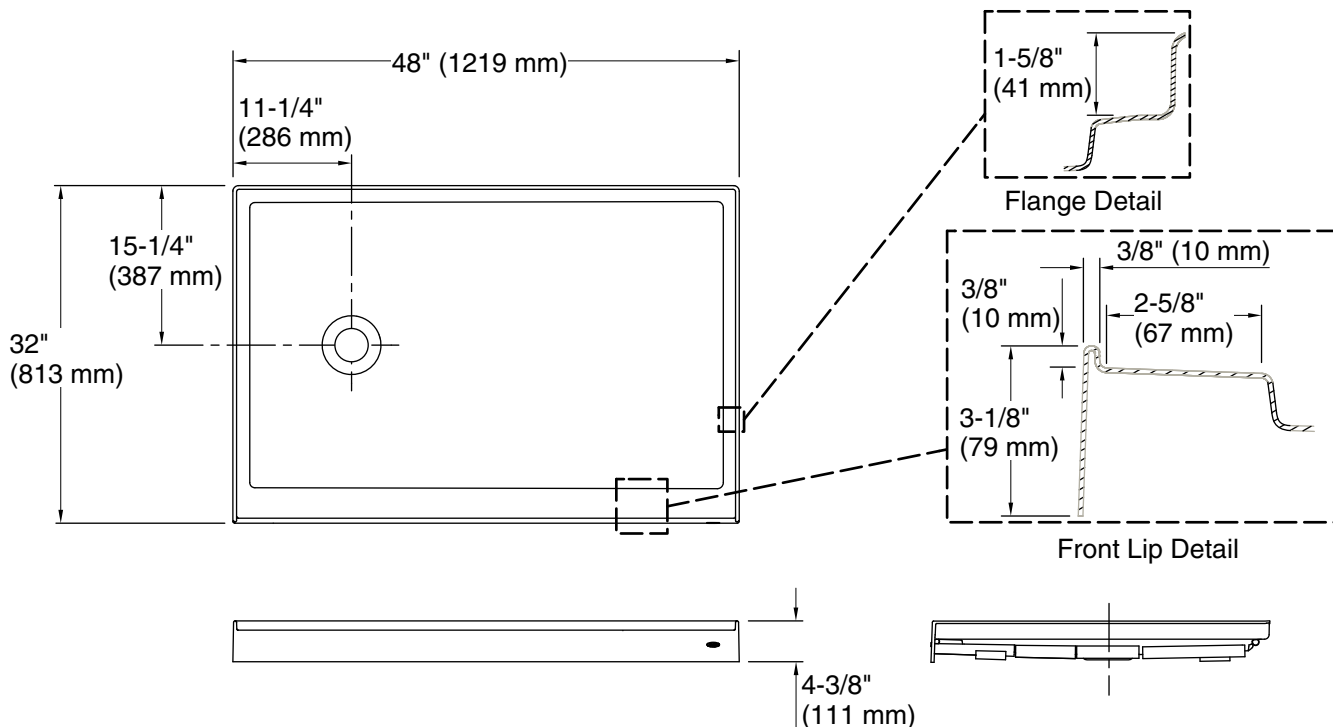

### Technical Information

All product dimensions are nominal.

Drain location: Left  
 Weight: 51 lbs (23.1 kg)  
 Minimum flat for door: 2-5/8" (67 mm)

### Notes

Measure your actual product for rough-in details.  
 Install this product according to the installation instructions.  
 Subfloor must be within 1/2" (13 mm) of level.