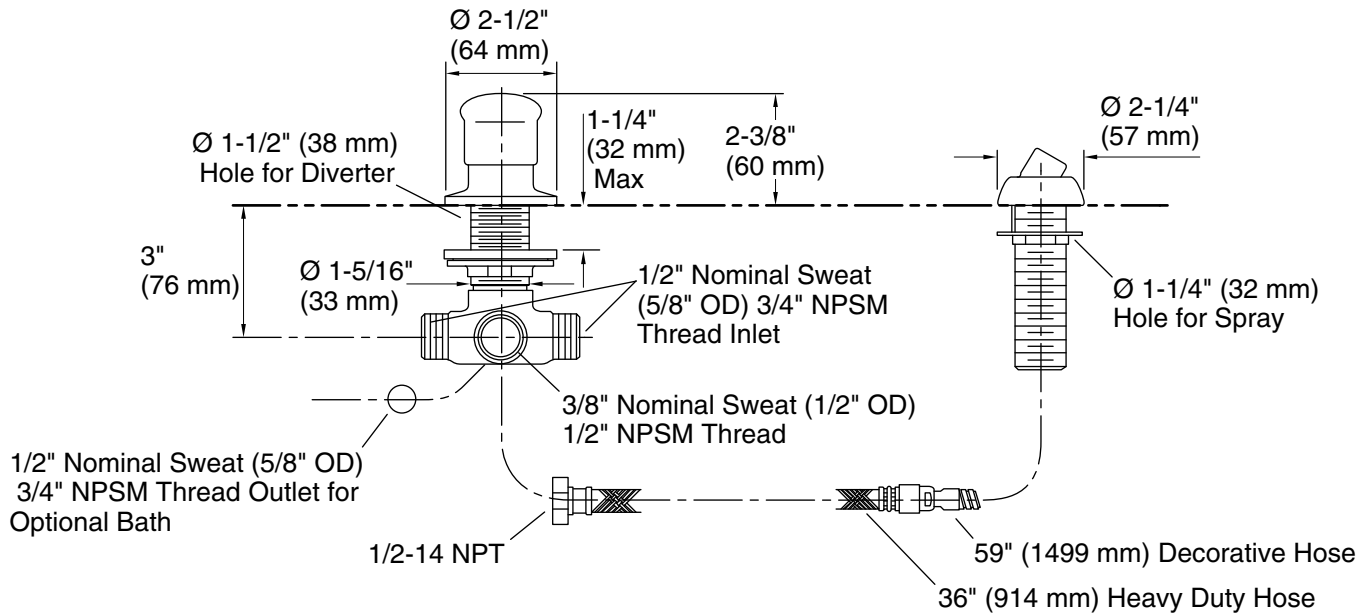

Features

- 2-way diverter valve
- Diverter valve has backflow prevention
- Deck- or bath-mount handshower kit
- Includes Polished Chrome hose (handshower sold separately)

Material

- Brass
- KOHLER® finishes resist corrosion and tarnishing

Installation

- Bath- or deck-mount

Recommended Products/Accessories

K-23723 Faucet cleaner

Optional Products/Accessories

79583 Roughing-in Kit for Deck-Mount Handshowers

Codes/Standards

ASME A112.18.1/CSA B125.1

Technical Information

All product dimensions are nominal.

Notes

Install this product according to the installation instructions.