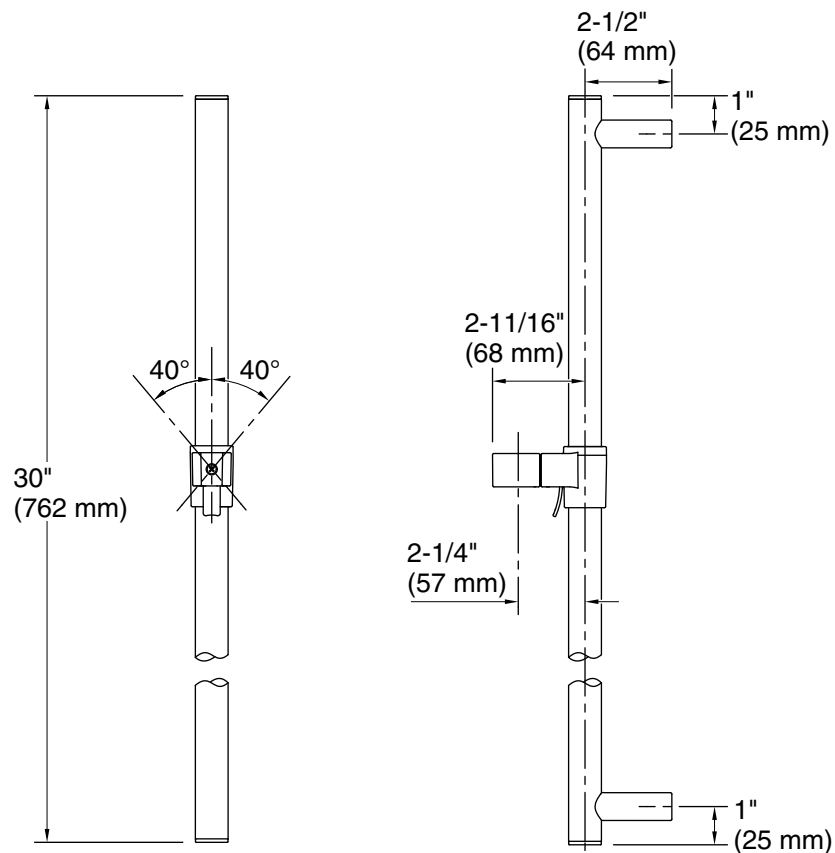

## Features

- 30" (762 mm) adjustable slidebar supports handshower at desired height for a customized showering experience

### Technical Information

All product dimensions are nominal.