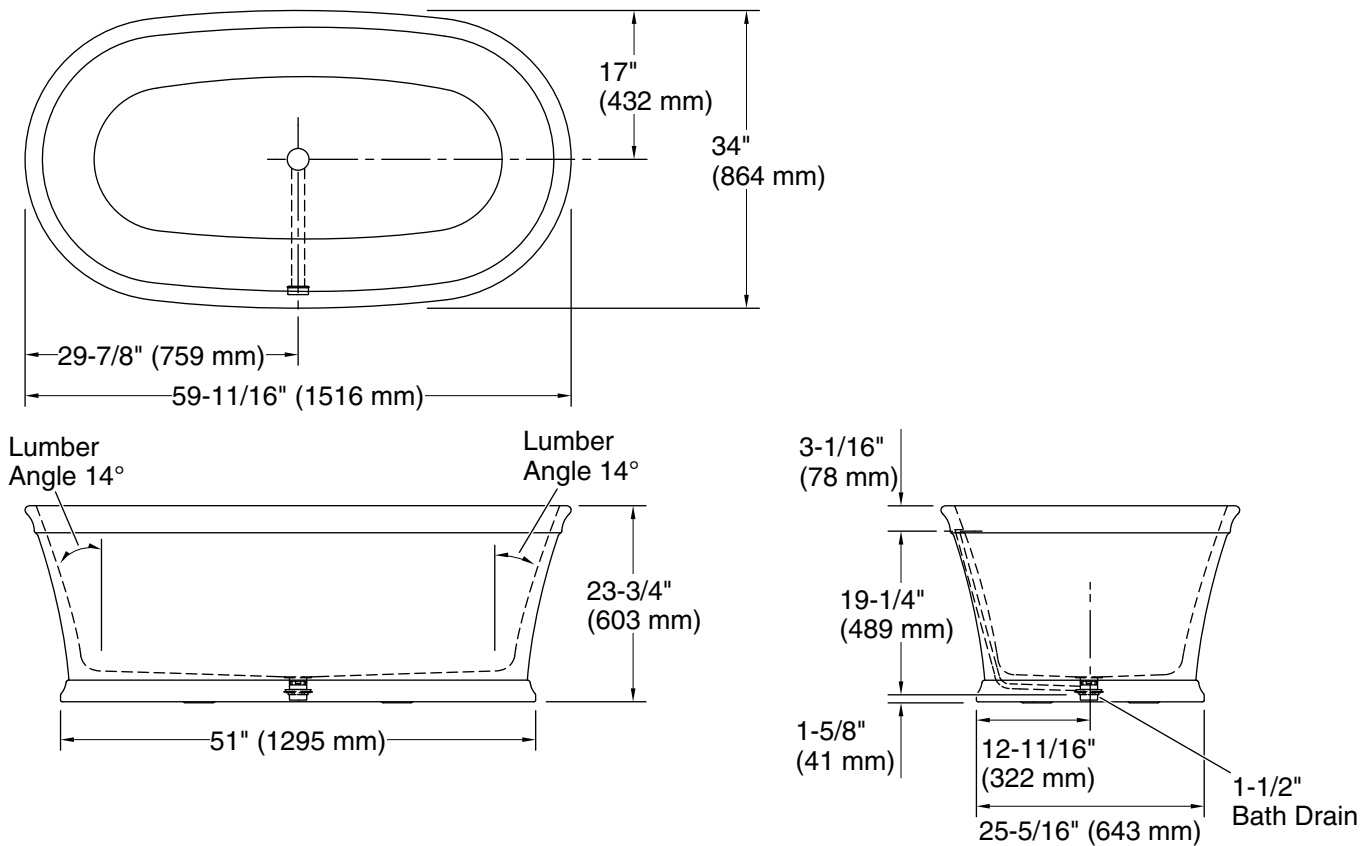

Memoirs®
60" x 34" freestanding bath
K-8332

Features

- Freestanding design creates a striking focal point in your bathing area
- 17-7/16" (443 mm) soaking depth
- Integral lumbar support
- Slotted overflow allows for deep soaking
- Center toe-tap drain with KOHLER Lithocast® cover
- Coordinates with other products in the Memoirs collection
- 59-11/16" (1516 mm) x 34" (864 mm) x 23-3/4" (603 mm)

Technical Information

All product dimensions are nominal.

Drain location:	Center
Basin area, bottom:	46-13/16" x 21" (1189 mm x 533 mm)
Basin area, top:	59" x 33-5/16" (1499 mm x 846 mm)
Weight:	250 lbs (113.4 kg)
Water depth:	17-7/16" (443 mm)
Water capacity:	80 gal (302.8 L)
Template:	Footprint, 1303995-7, not required, not included

Notes

Measure your actual product for rough-in details.

Install this product according to the installation instructions.

The hot water supply should be 70% of the capacity of the bath or greater. Installations will vary.

Allow for 3" (76 mm) diameter of clearance around the drain pipe on finished floor material to prevent drain body interference during installation.