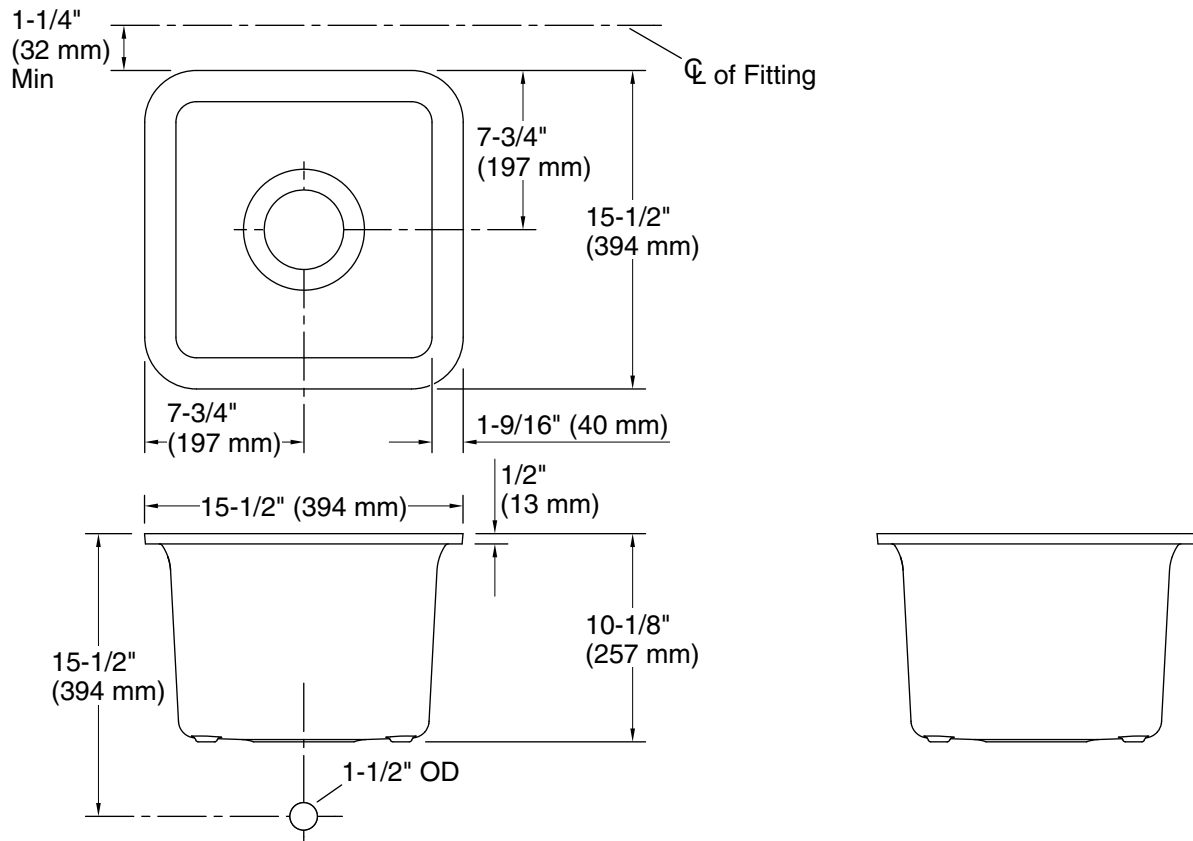

#### Features

- 18" (457 mm) minimum base cabinet width
- Single bowl
- 9-1/2" (241 mm) depth provides generous workspace
- Includes K-5658 sink rack
- Includes cutout templates and installation clips
- Matte finish offers rich, dimensional color

### Technical Information

All product dimensions are nominal.

Min. base cabinet width: 18" (457 mm)

Bowl area: Length: 13-9/16" (344 mm)  
 Width: 13-9/16" (344 mm)  
 Bowl depth: 9-1/2" (241 mm)  
 Water depth: 9-1/2" (241 mm)