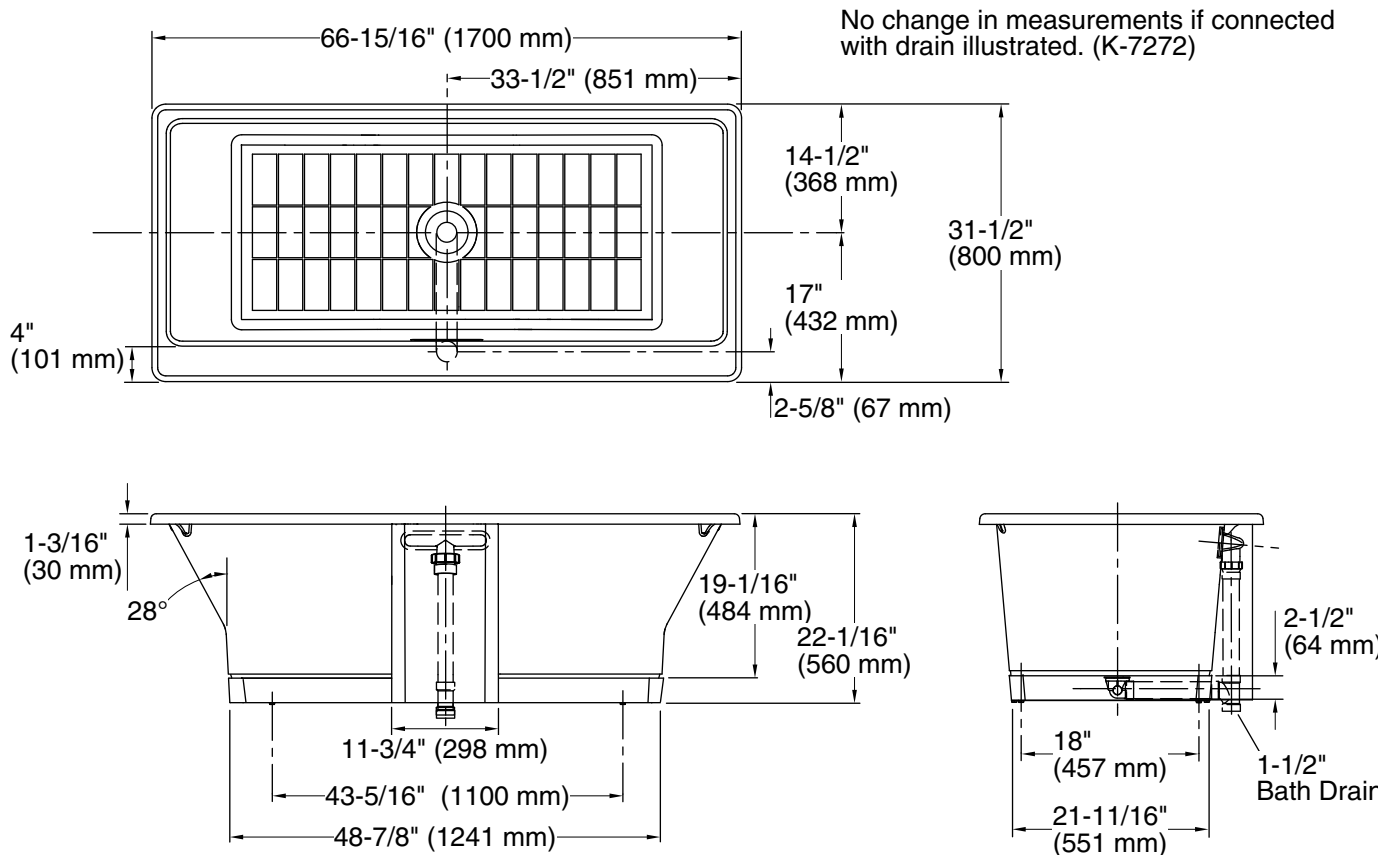

Features

- Freestanding design creates a striking focal point in your bathing area
- Integral lumbar support on both ends
- Safeguard® slip-resistant surface provides excellent traction underfoot
- Slotted overflow allows for deep soaking
- Center toe-tap drain
- Includes one wooden pedestal base, four cast iron adjustable feet, and one wooden overflow/drain shroud
- Coordinates with other products in the Rêve collection

Available Colors/Finishes

Color tiles intended for reference only.

Color	Code	Description
-------	------	-------------

	0	White
---	---	-------

Technical Information

All product dimensions are nominal.

Drain location:	Center
Basin area, bottom:	49" x 22" (1245 mm x 559 mm)
Basin area, top:	62-1/2" x 24-3/4" (1588 mm x 629 mm)
Weight:	365 lbs (165.6 kg)
Minimum floor load:	70 lbs/ft ² (341.8 kg/m ²)
Water depth:	15-1/4" (387 mm)
Water capacity:	75 gal (283.9 L)

Notes

Measure your actual product for rough-in details.

Install this product according to the installation instructions.

The hot water supply should be 70% of the capacity of the bath or greater. Installations will vary.