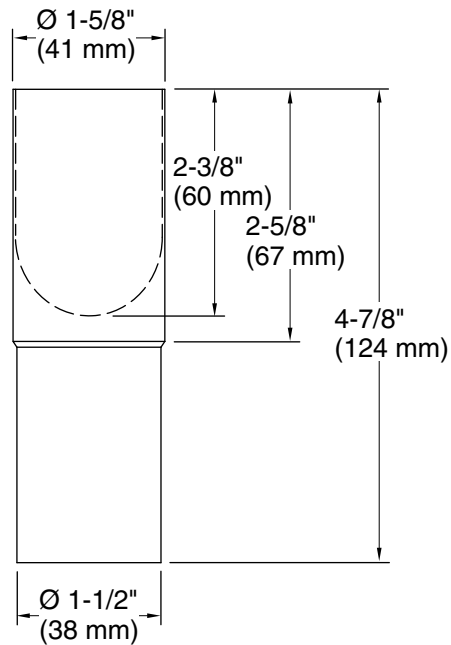

THE BOLD LOOK
OF **KOHLER**®

Technical Information

All product dimensions are nominal.

Material: Brass

Notes

Install this product according to the installation guide.