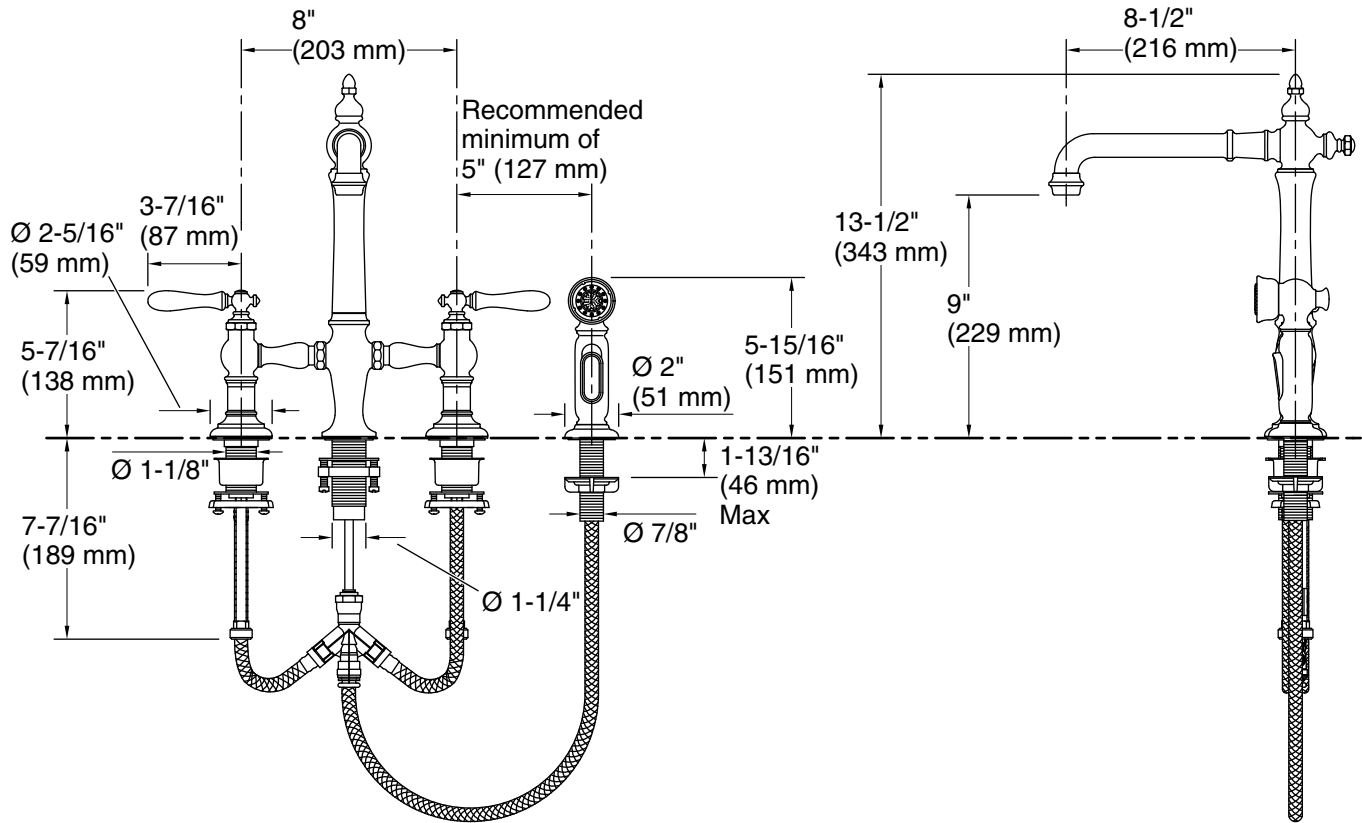

### Technical Information

All product dimensions are nominal.

#### Spout:

Spout reach: 8-1/2" (216 mm)

### Notes

Install this product according to the installation guide.

Drill the hole for the sidespray a minimum of 5" (127 mm) from the center of the lever handle.

ADA compliant for faucet handles only.

ADA, CSA B651 compliant when installed to the specific requirements of these regulations.