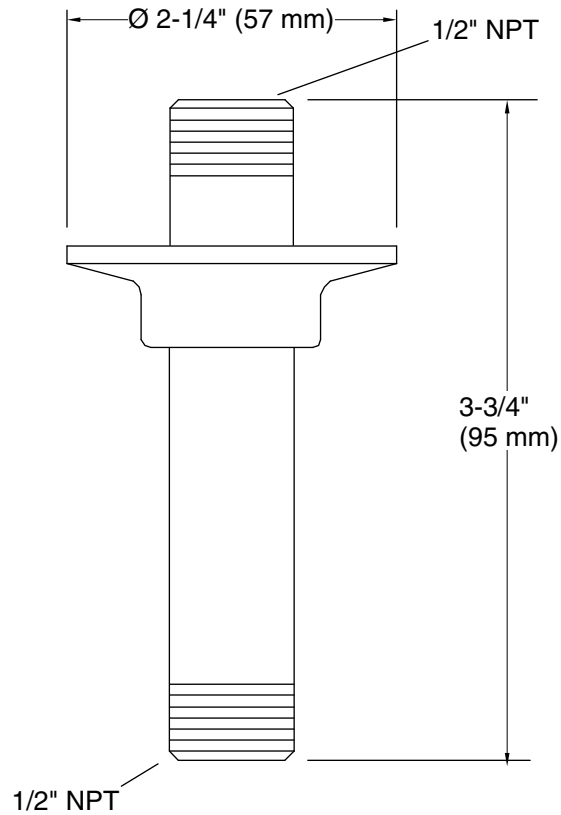

KOHLER® Faucets 3" ceiling-mount single-function rainhead arm & flange **K-7396**

Features

- 1/2" NPT connections
- Includes flange
- 3" (76 mm) straight shower arm

Material

- Brass
- KOHLER® finishes resist corrosion and tarnishing

6-10-2024 21:50 - US

THE BOLD LOOK
OF **KOHLER**®

KOHLER Faucets 3" ceiling-mount single-function rainhead arm & flange
K-7396

Technical Information

All product dimensions are nominal.

Notes

Install this product according to the installation instructions.