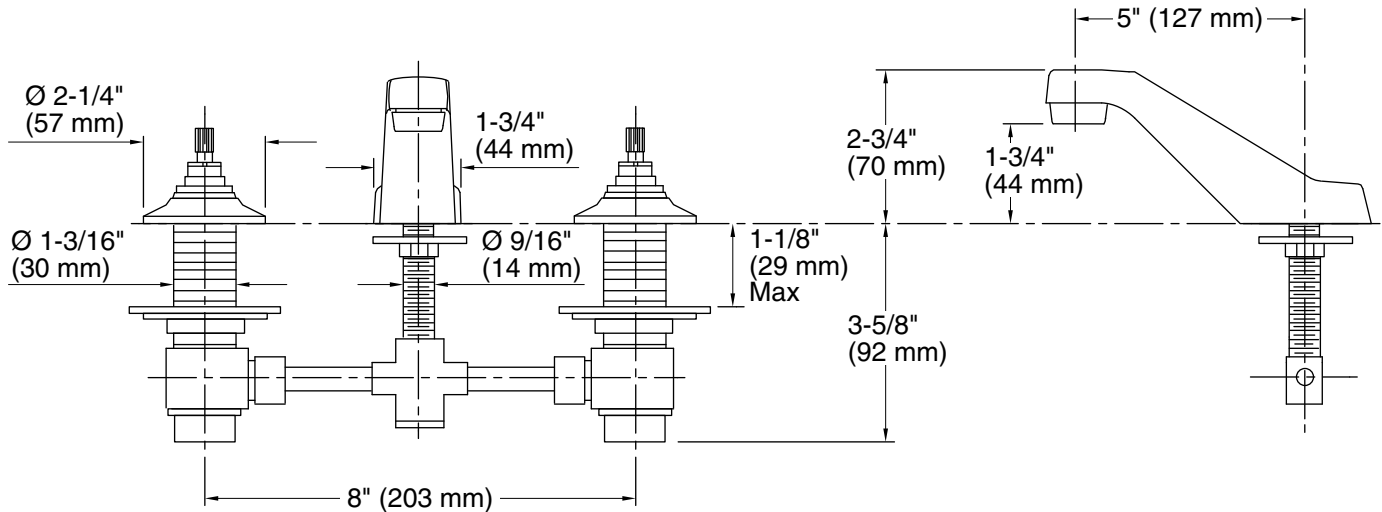

Features

- Quarter-turn washerless ceramic disc valves.
- 5" (127 mm) spout reach.
- Less drain.
- 8" (203 mm) rigid connections.
- Vandal-resistant Water-Guard® aerator.
- Variety of handle style options.
- 2.0 gal/min (7.6 l/min) maximum flow rate [max at 60 psi (4.14 bar)].

Technical Information

All product dimensions are nominal.

Faucet:

Flow rate: 2 gal/min (7.6 l/min)

Pressure: 60 psi (4.1 bar)

Spout:

Spout reach: 5" (127 mm)

Notes