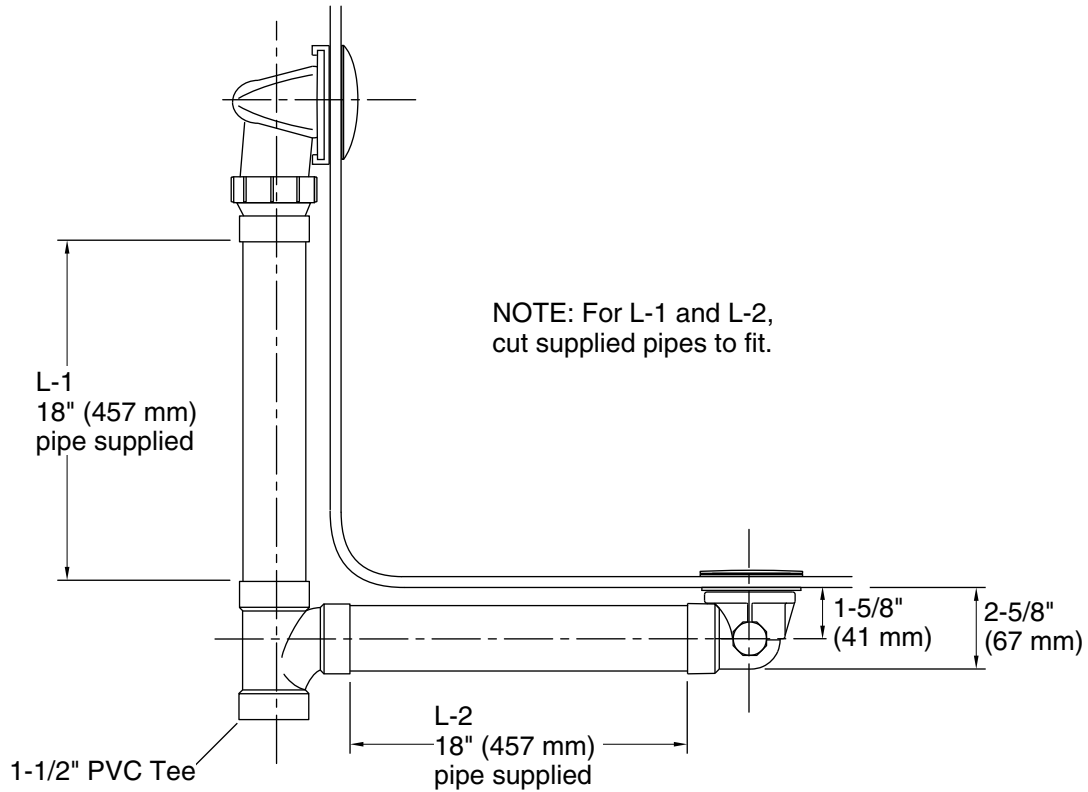

Features

- No internal linkages, reducing the chance of clogs in the overflow pipe
- Ball-joint construction for easy installation
- Includes toe-activated closing, and PVC tee and pipe
- For use with Elevance™, Archer™, Underscore®, Rêve™, and Parity™ baths and whirlpools

Material

- Schedule 40 PVC with metal overflow cover
- KOHLER® finishes resist corrosion and tarnishing

Installation

- Above- or through-floor installation

Recommended Products/Accessories

- K-23726 Drain treatment
- K-23723 Faucet cleaner
- K-7117 Slotted Overflow Pressure Test Seal Kit

Technical Information

All product dimensions are nominal.

Drain included: No