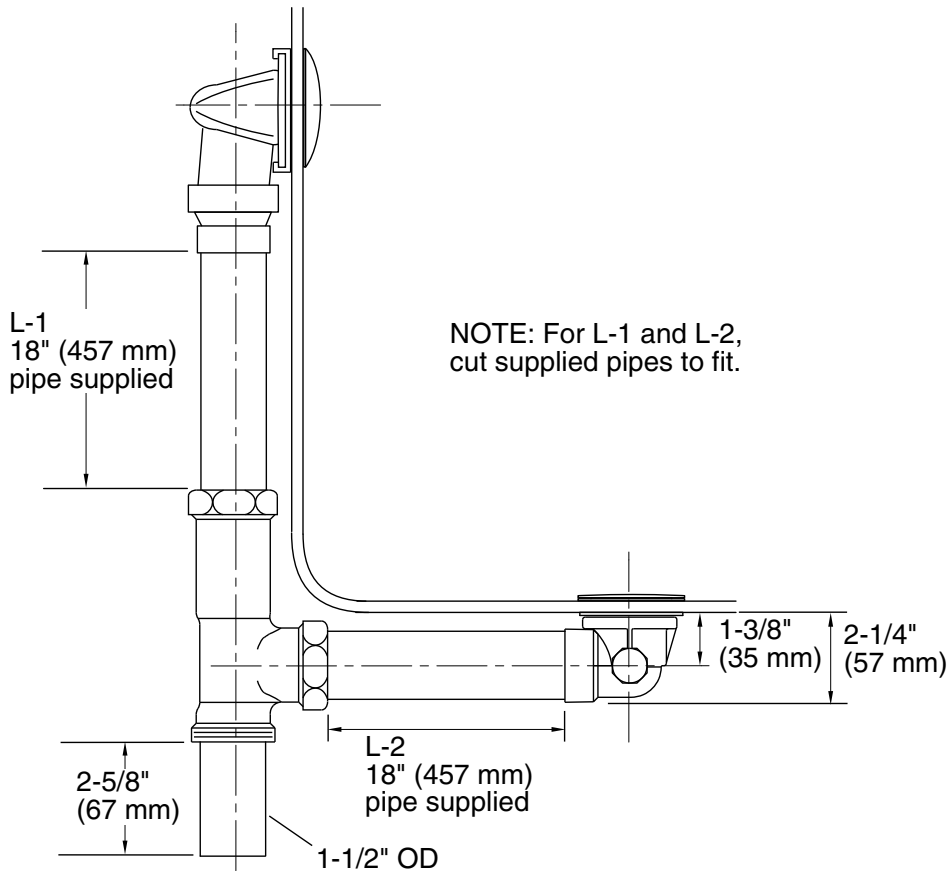

Features

- No internal linkages, reducing the chance of clogs in the overflow pipe
- Swivel-ball joint construction for easy installation
- Includes toe-activated closing, and brass tee and pipe
- For use with Elevance™, Archer™, Underscore®, Rêve™, and Parity™ baths and whirlpools

Technical Information

All product dimensions are nominal.

Drain included: No