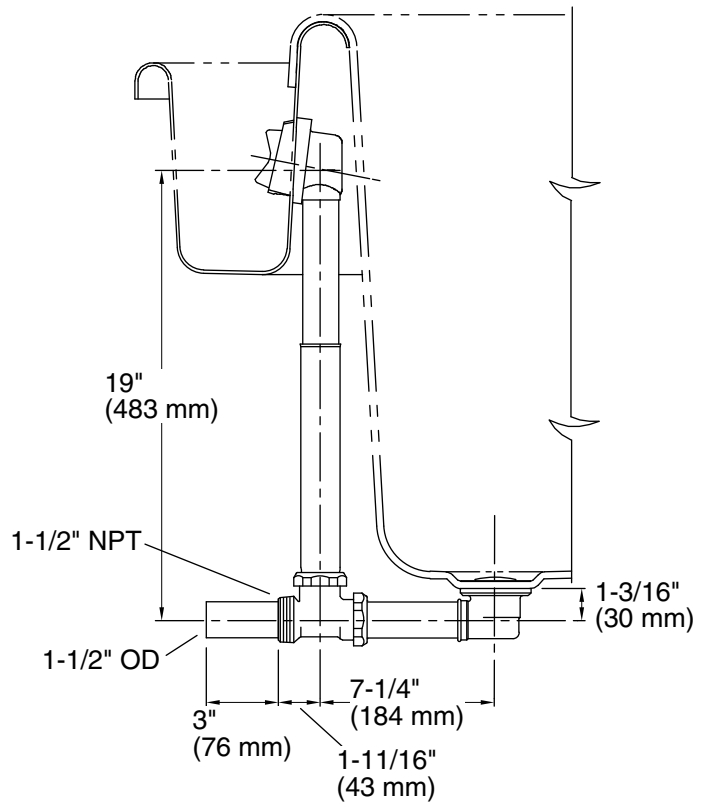

Features

- 17-gauge brass construction
- Brass tailpiece
- Adjustable trip lever pop-up drain
- 1-1/2" (38 mm) connection
- For use with the sok® bath

Installation

- Above- or through-floor installation

Recommended Products/Accessories

Color tiles intended for reference only.

Color	Code	Description
	CP	Polished Chrome
	BN	Vibrant® Brushed Nickel

Through-the-Floor

Above-the-Floor

Technical Information

All product dimensions are nominal.

Drain included: Yes