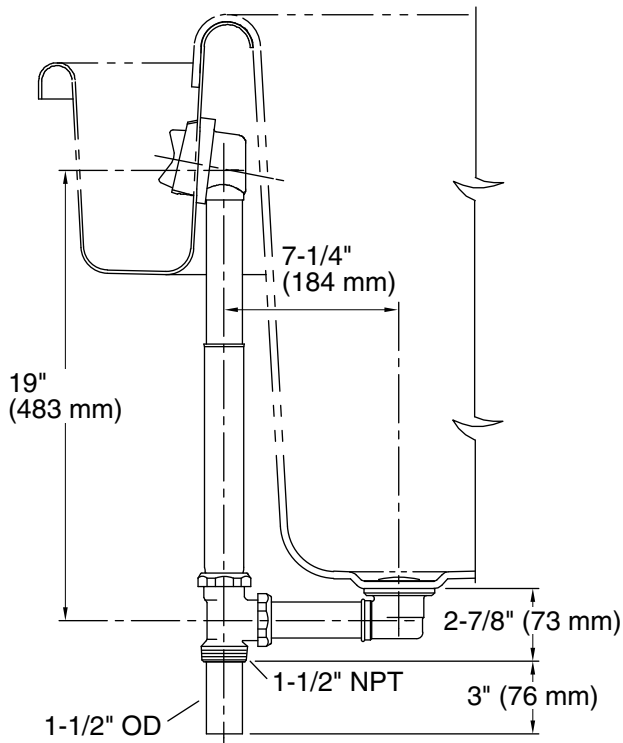

Features

- 17-gauge brass construction
- Brass tailpiece
- Adjustable trip lever pop-up drain
- 1-1/2" (38 mm) connection
- For use with the sok® bath

Installation

- Above- or through-floor installation

Recommended Products/Accessories

Color tiles intended for reference only.

Color	Code	Description
	CP	Polished Chrome
	BN	Vibrant® Brushed Nickel

Through-the-Floor

Above-the-Floor

Technical Information

All product dimensions are nominal.

Drain included: Yes