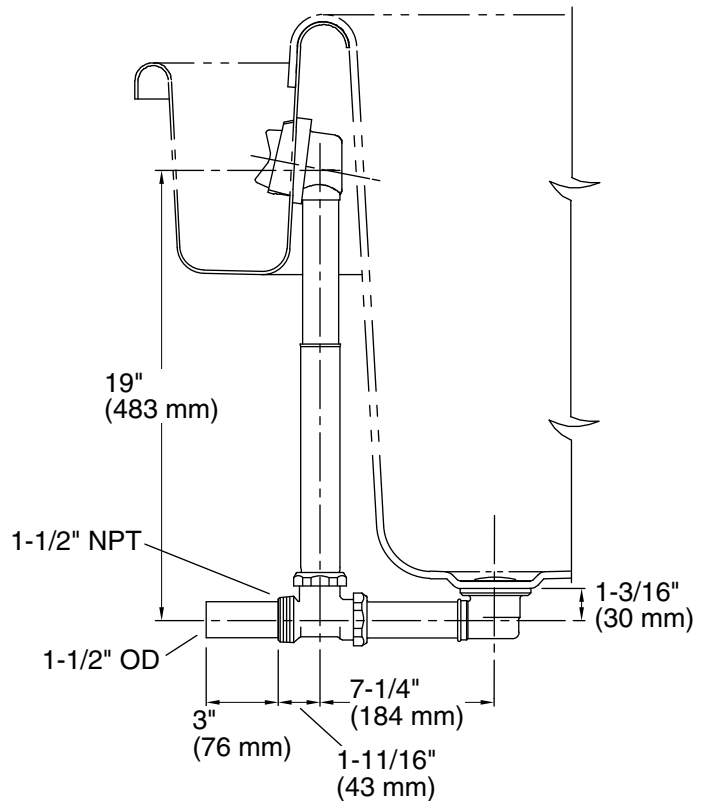

Features

- Adjustable trip lever pop-up drain.
- 1-1/2" (38 mm) connection.
- For use with the sok® bath.

Material

- 17-gauge brass construction.
- Brass tailpiece.

Installation

- Above- or through-floor installation.

Through-the-Floor

Above-the-Floor

Technical Information

All product dimensions are nominal.

Notes

Install this product according to the installation guide.