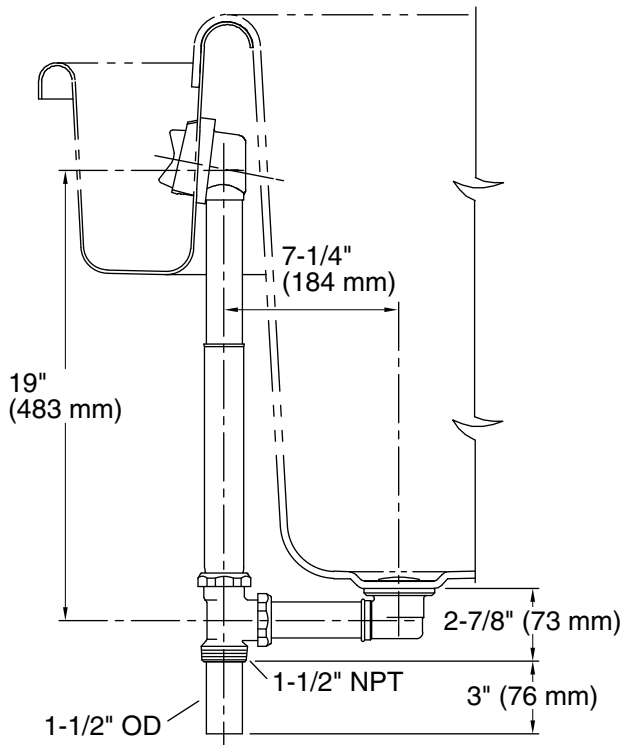

Features

- Adjustable trip lever pop-up drain.
- 1-1/2" (38 mm) connection.
- For use with the sok® bath.

Material

- 17-gauge brass construction.
- Brass tailpiece.

Installation

- Above- or through-floor installation.

Through-the-Floor

Above-the-Floor

Technical Information

All product dimensions are nominal.

Notes

Install this product according to the installation guide.