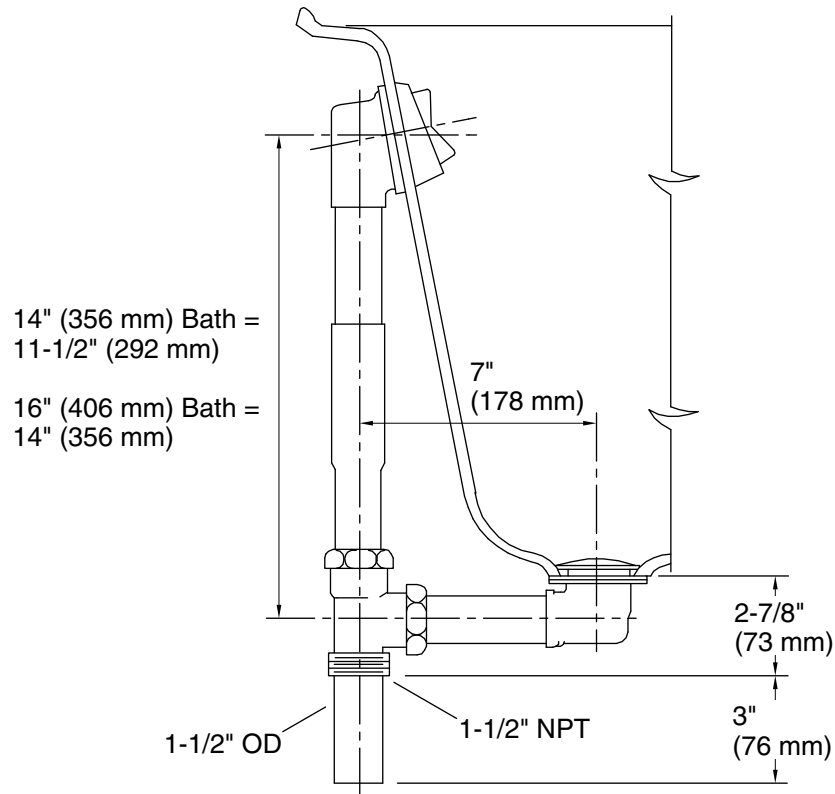

### Features

- Adjustable trip lever pop-up drain
- 1-1/2" (38 mm) connection
- Brass tailpiece
- 17-gauge brass construction

### Installation

- For 14 (356 mm) -16 (406 mm) deep bath installations
- For through-the-floor installations

### Technical Information

All product dimensions are nominal.

Drain included: Yes