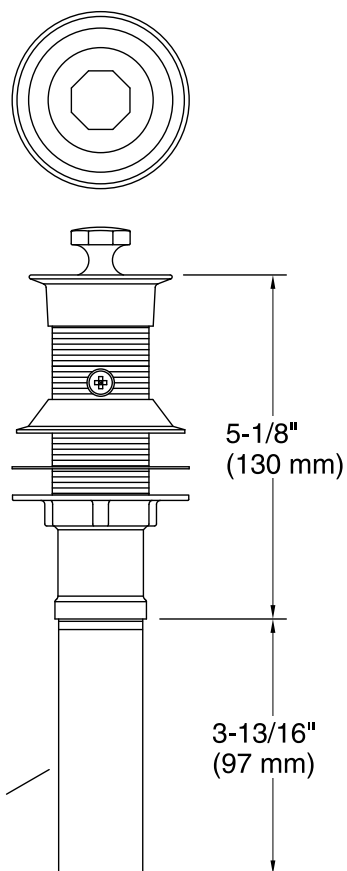

Features

- 1-1/4" (32 mm) connection.
- Available with non-removable metal stopper.
- For use in non-overflow applications.
- For use with Spun Glass™ Vessels lavatory.

Recommended Products/Accessories

K-23726 Drain treatment
K-23723 Faucet cleaner

Codes/Standards

ASME A112.18.2/CSA B125.2

KOHLER® One-Year Limited Warranty

See website for detailed warranty information.

Available Colors/Finishes

Color tiles intended for reference only.

Color	Code	Description
	CP	Polished Chrome
	SN	Vibrant® Polished Nickel
	BGD	Vibrant® Moderne Brushed Gold
	BN	Vibrant® Brushed Nickel
	BV	Vibrant® Brushed Bronze
	2BZ	Oil-Rubbed Bronze
	TB	Satin Black
	TT	Vibrant Titanium

Technical Information

All product dimensions are nominal.

Notes

Install this product according to the installation guide.