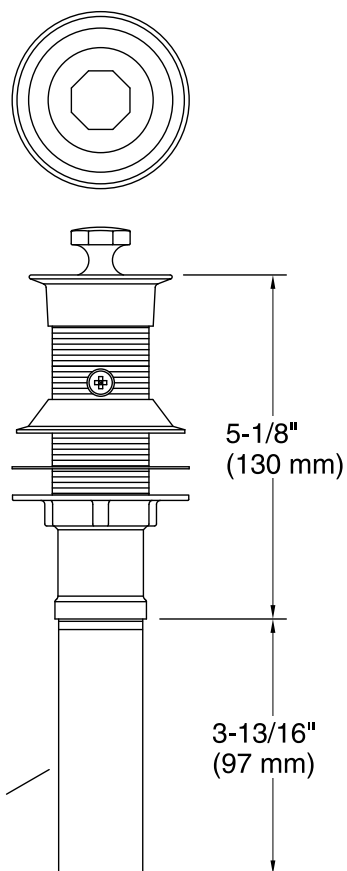

## Features

- Solid brass construction for durability and reliability.
- 1-1/4" (32 mm) connection.
- Reliable with non-removable metal stopper.
- For use in overflow applications.

### Technical Information

All product dimensions are nominal.