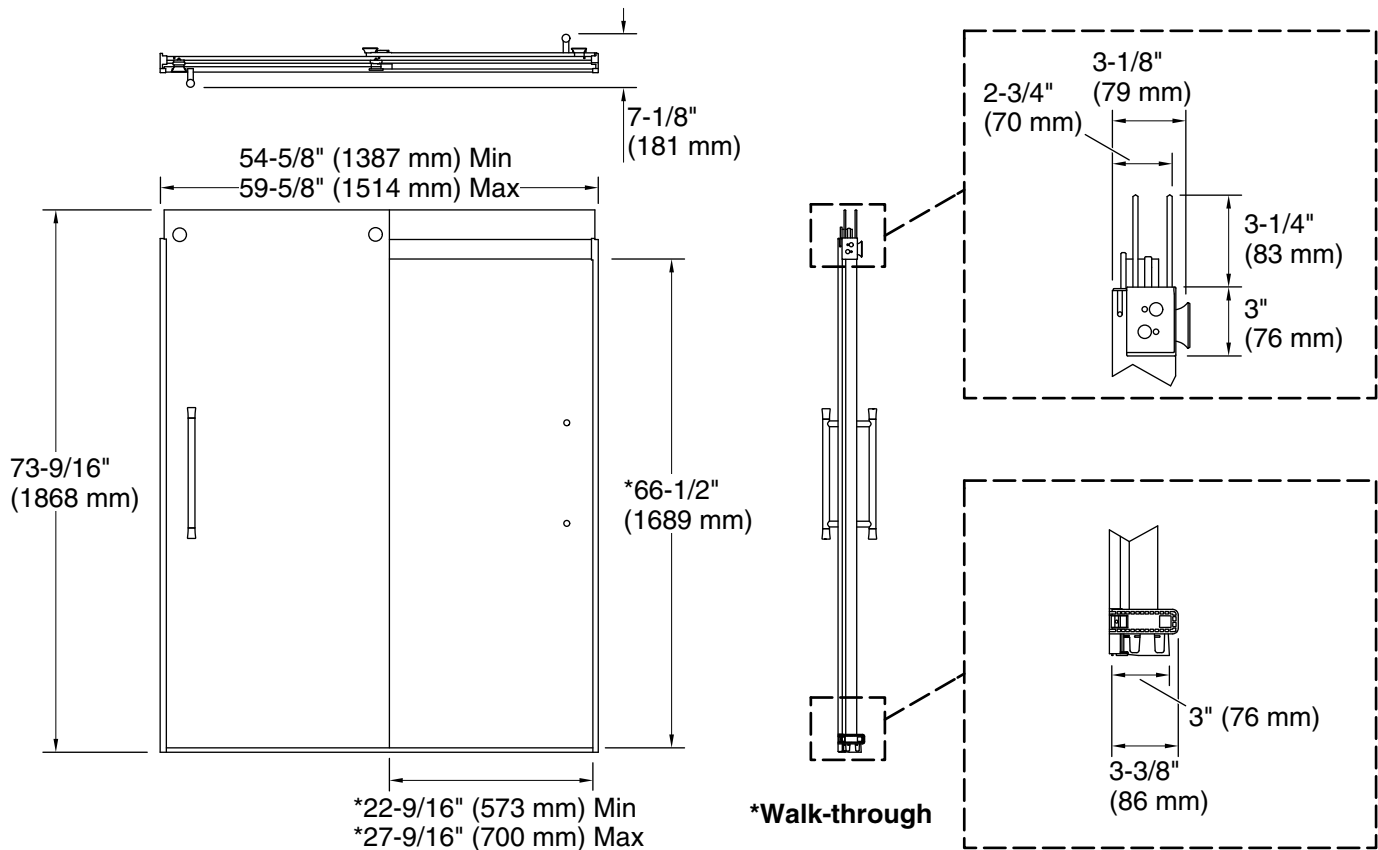

### Features

- Frameless design emphasizes glass and creates a sleek, minimalist look
- Dual sliding barn door style
- Cushioned center guide provides smooth, quiet sliding action
- Smooth, easy-to-clean wall jambs
- 16-1/4" (413 mm) vertical handles with 1/4" (6 mm) knob on opposite side for easy opening and closing
- CleanCoat®+ glass coating creates a hydrophobic barrier that repels water, soap scum, and residue, saving time and protecting shower doors 10 times longer than original CleanCoat. (Based on 2021 internal wear/abrasion testing using a microfiber cloth.)
- Innovative roller design simplifies installation and provides out-of-plumb adjustability while glass is installed
- For additional color finishes, please see K-R706851-8L

### Installation

- Fits opening widths 54-5/8" – 59-5/8" (1387 – 1514 mm)
- Out-of-plumb adjustability simplifies installation
- For residential use only
- Not for use in hospitality

### Technical Information

All product dimensions are nominal.

Base-To-Wall	1/2" (13 mm)
Radius – Max:	
Shower Ledge Min	3" (76 mm)
Flat:	
Shower Wall Min	3-1/2" (89 mm)
Flat:	

### Notes

Install this product according to the installation instructions.

The vertical opening should be a minimum of 76-1/2" (1943 mm) to allow for installation clearance.