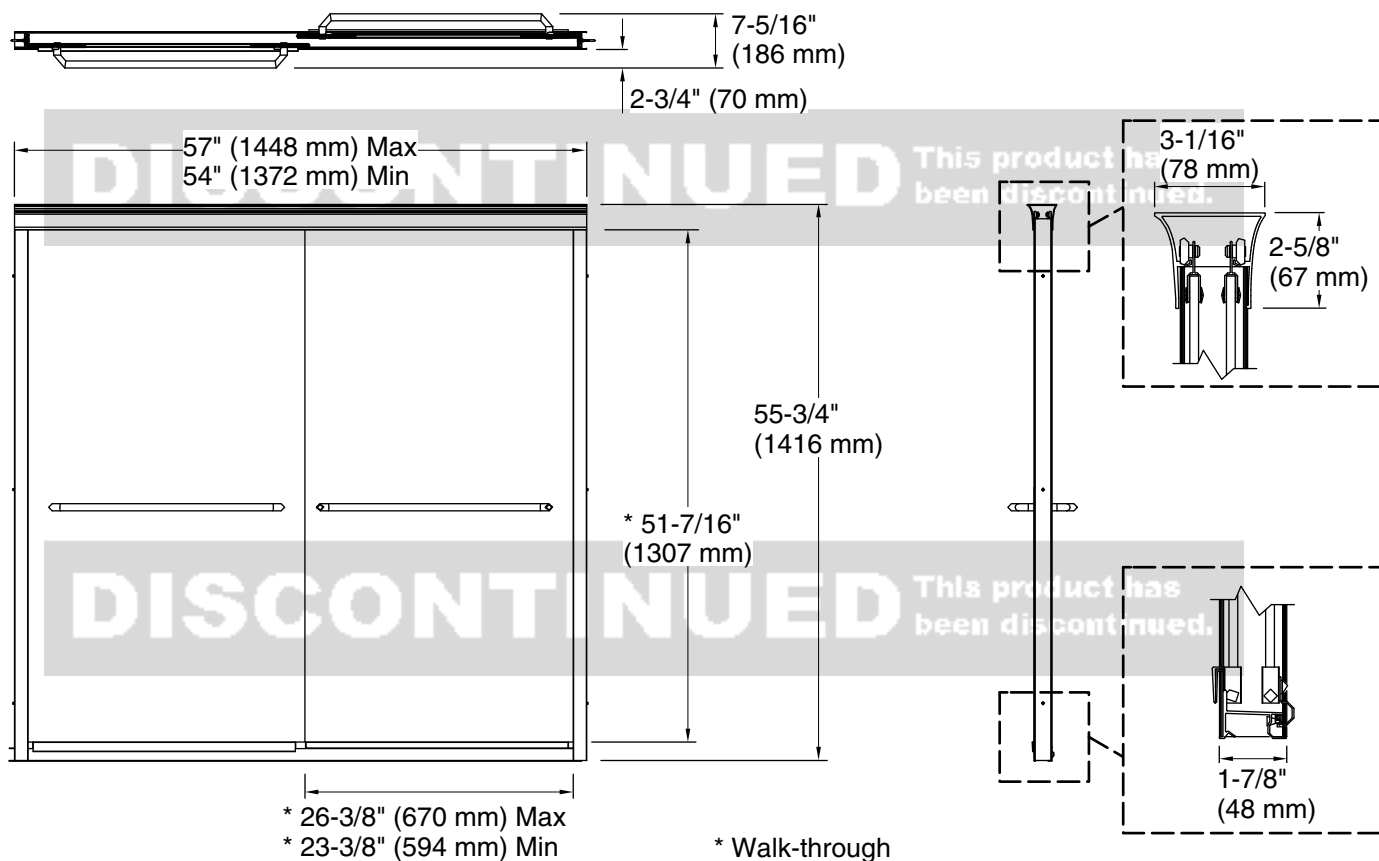

Material

- Frameless, 1/4" (6 mm) thick Crystal Clear tempered glass

Technology

- Continuous door panel guide mechanism for smooth, quiet sliding action

Installation

- Out-of-plumb adjustability simplifies installation
- Not for use in hospitality

DISCONTINUED This product has been discontinued.

Technical Information

All product dimensions are nominal.

Base-To-Wall 1/2" (13 mm)

Radius – Max:

Shower Ledge Min 2-1/8" (54 mm)

Flat:

Shower Wall Min 3-1/8" (80 mm)

Flat:

Notes

Install this product according to the installation guide.

The vertical opening should be a minimum of 57-1/2" (1461 mm) to allow for installation clearance. **been discontinued.**