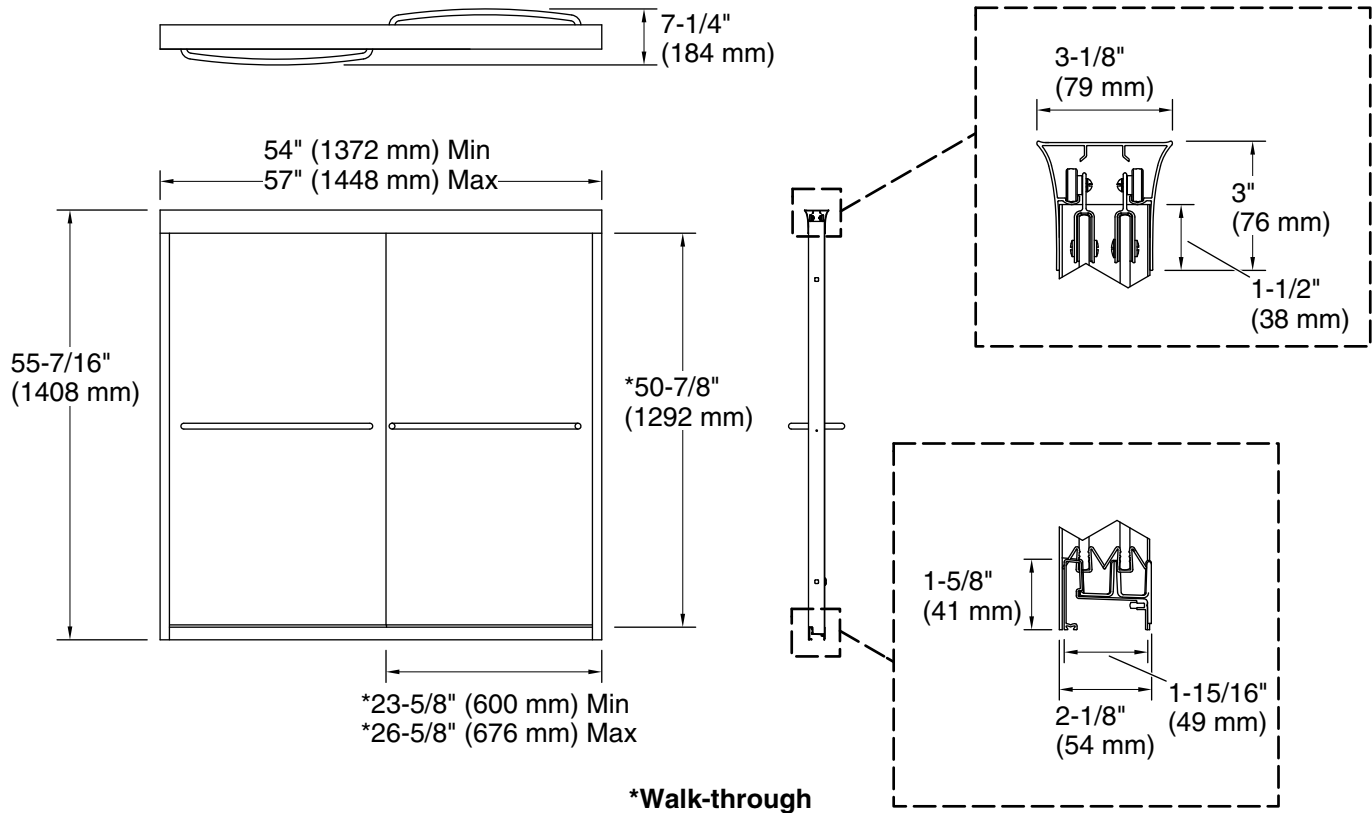

Features

- 1/4" (6 mm) thick Crystal Clear tempered glass
- Frameless design emphasizes glass and creates a sleek, minimalist look
- Smooth, quiet operation
- Gently curved inside and outside towel bars complete the look of this door
- Tempered glass ensures enhanced safety and durability
- CleanCoat®+ glass coating creates a hydrophobic barrier that repels water, soap scum, and residue, saving time and protecting shower doors 10 times longer than original CleanCoat. (Based on 2021 internal wear/abrasion testing using a microfiber cloth.)

Material

- Anodized aluminum prevents rust and corrosion

Installation

- Fits opening widths 52" - 57" (1321 mm - 1448 mm)
- Out-of-plumb adjustability simplifies installation
- Door can be installed to open to the left or right to suit your bathroom layout
- For residential use only
- Not for use in hospitality

Technical Information

All product dimensions are nominal.

Base-To-Wall	1/2" (13 mm)
Radius – Max:	
Shower Ledge Min	2-1/8" (54 mm)
Flat:	
Shower Wall Min	3-1/8" (79 mm)
Flat:	

Notes

Install this product according to the installation instructions.

The vertical opening should be a minimum of 57-1/2" (1461 mm) to allow for installation clearance.