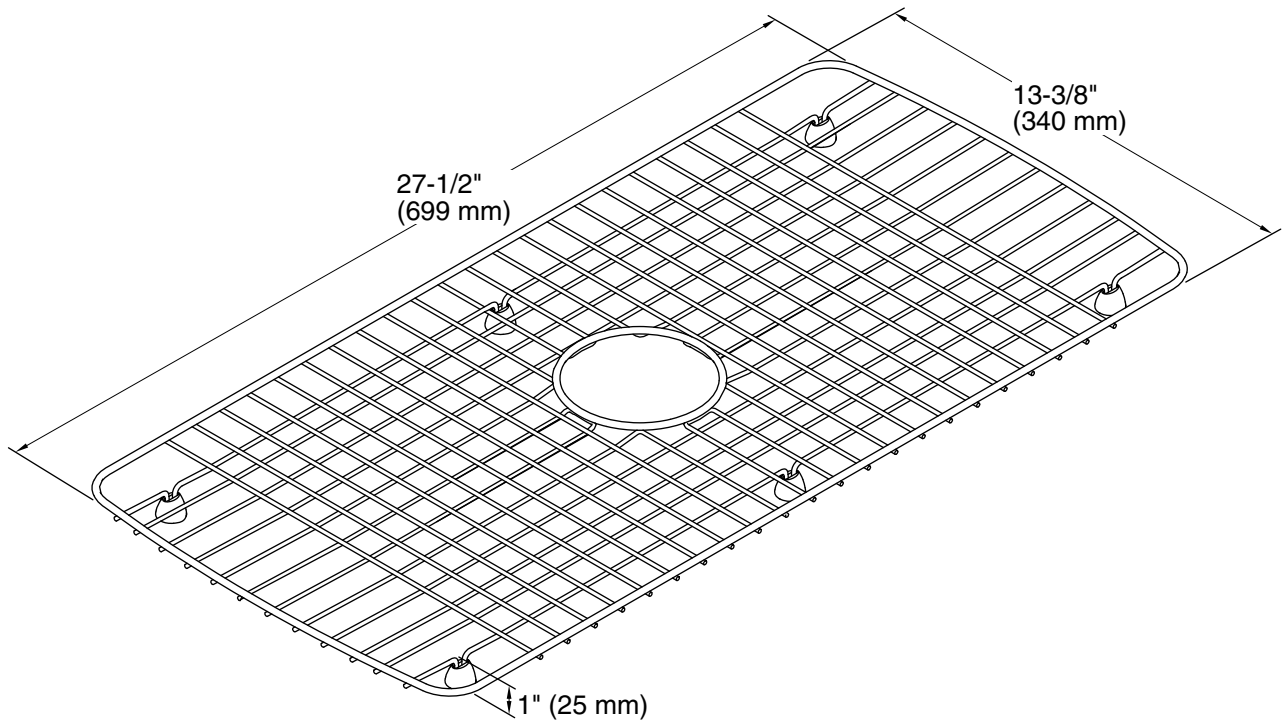

Features

- Fits in the bowl of the K-5863 and K-5864 Cape Dory kitchen sinks.
- Durable stainless steel construction.
- Helps protect sink surface from daily wear.
- Dishwasher safe.
- Rubber feet provide added protection.

Color	Code	Description
	ST	Stainless Steel

Technical Information

All product dimensions are nominal.

Material: Stainless Steel