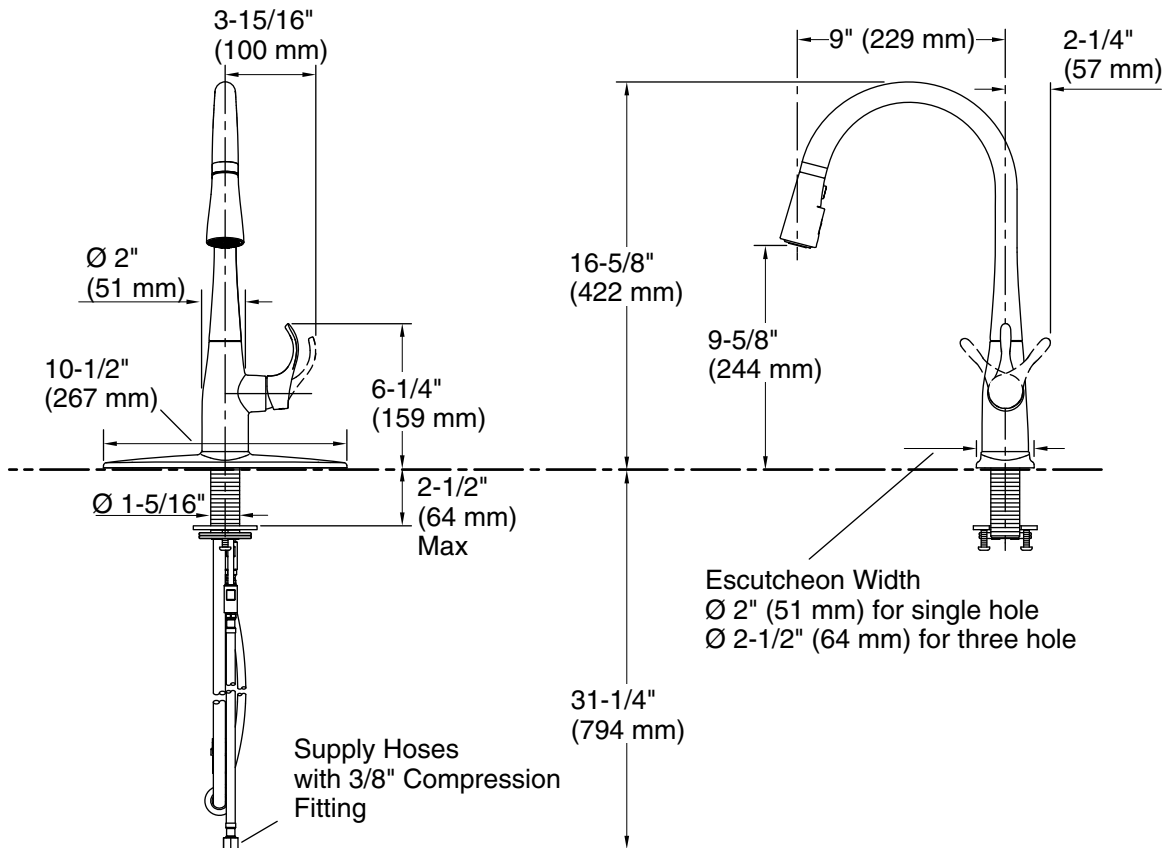

Optional Products/Accessories

1012715 Kitchen Faucet Deep Rough-In Kit

ADA **CSA B651**

Codes/Standards

ASME A112.18.1/CSA B125.1
 NSF/ANSI/CAN 61
 NSF/ANSI/CAN 372
 All applicable US Federal and State material regulations
 DOE - Energy Policy Act 1992
 California Energy Commission (CEC)
 ADA
 ICC/ANSI A117.1
 CSA B651
 IAPMO Certification

Technical Information

All product dimensions are nominal.

Faucet:

Flow rate: 1.5 gal/min (5.7 l/min)

Pressure: 60 psi (4.1 bar)

Spout:

Spout reach: 9" (229 mm)

Notes