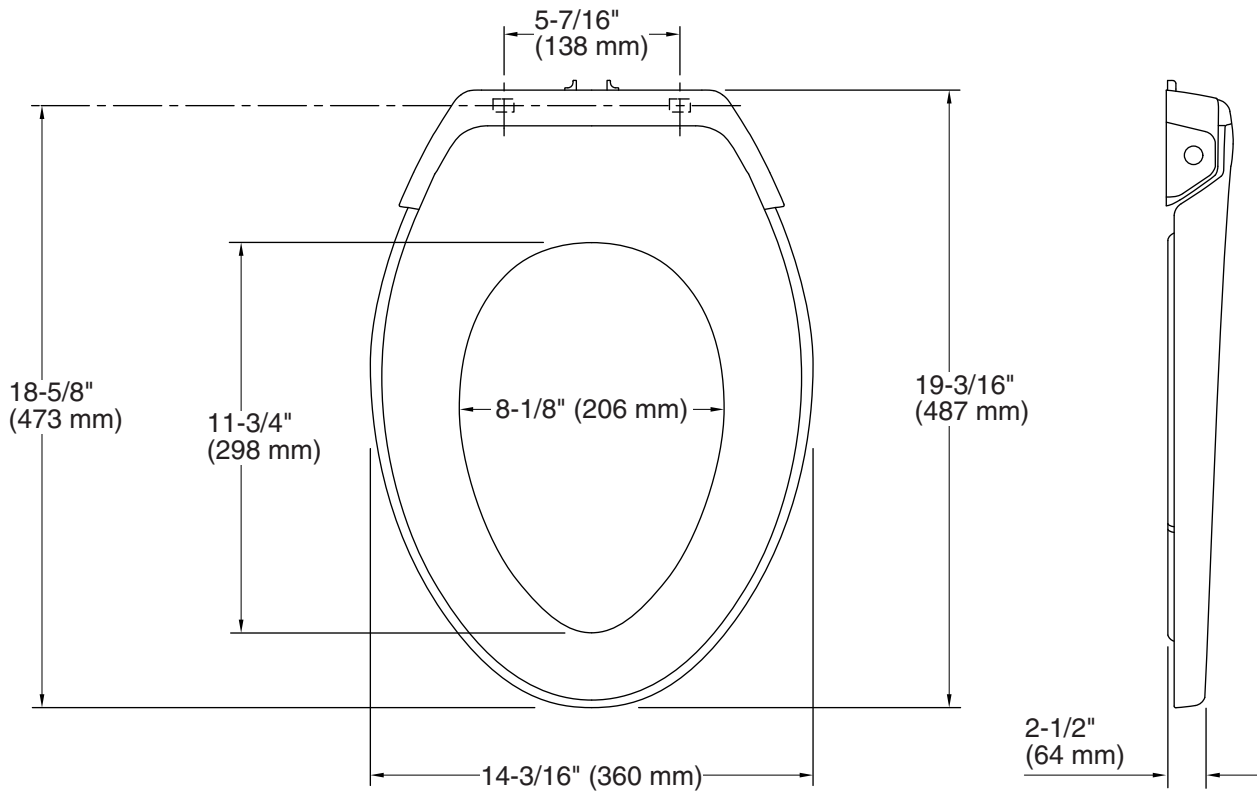

### Technical Information

All product dimensions are nominal.

Seat shape type: Elongated  
Seat front type: Closed-front  
Seat-mounting holes: 5-7/16" (137 mm)