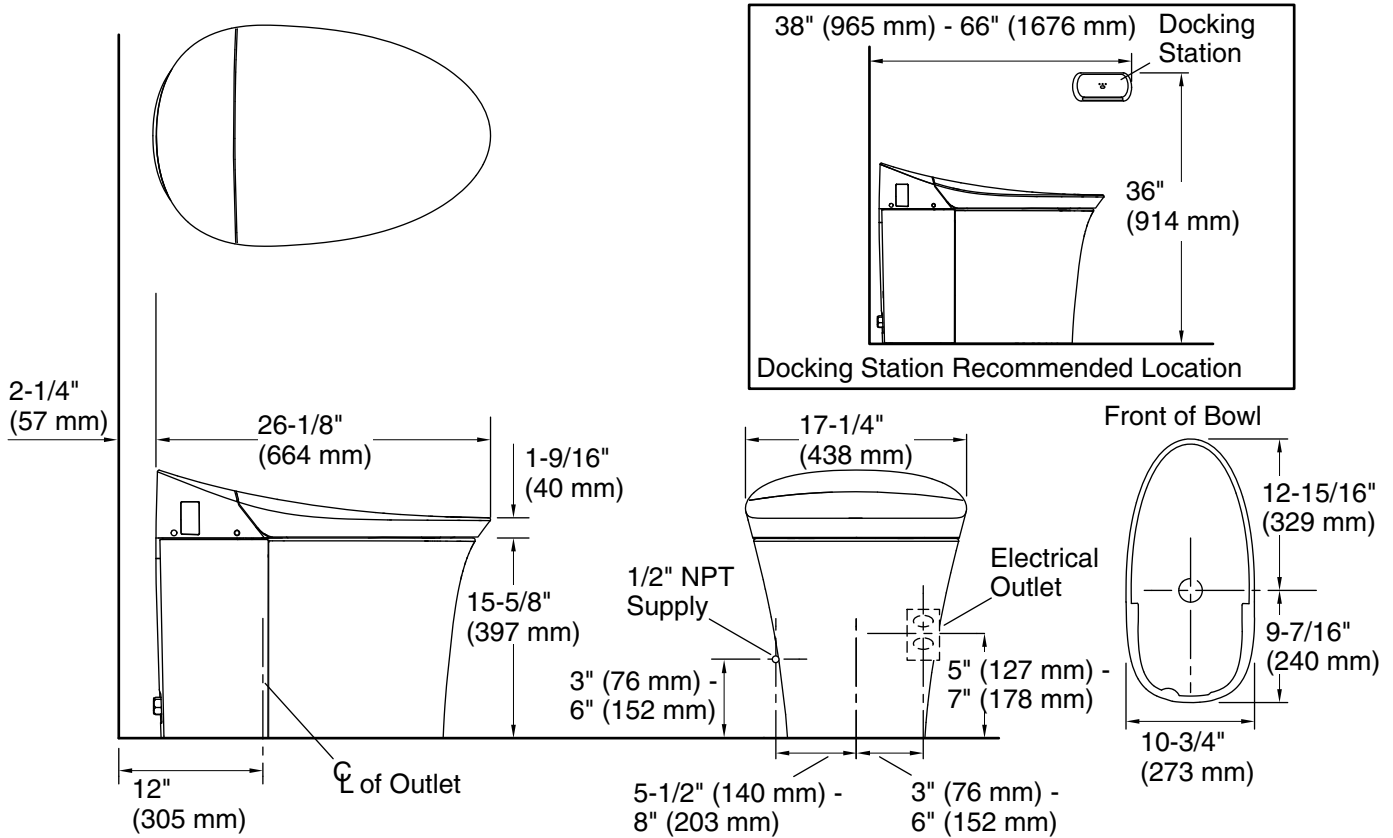

Required Electrical Service

One dedicated circuit required, protected with Class A Ground-Fault Circuit-Interrupter (GFCI). Outside North America, this device may be known as a Residual Current Device (RCD).

120 V, 15 A, 60 Hz

Technical Information

All product dimensions are nominal.

Toilet type:	Floor-mount
Waste Outlet:	Floor
Bowl shape:	Elongated
Flush type:	Dual-Flush Technology
Trap passageway:	2-1/8" (54 mm)
Water surface size:	7-15/16" x 5-5/8" (202 mm x 143 mm)
Rough-in:	12" (305 mm)

Notes

Install this product according to the installation instructions.

This product is designed for installation with the electrical and water supplies located through either the wall or the floor.

IMPORTANT! Use the supply hoses provided with the fixture. Do not reuse the previously installed hoses.