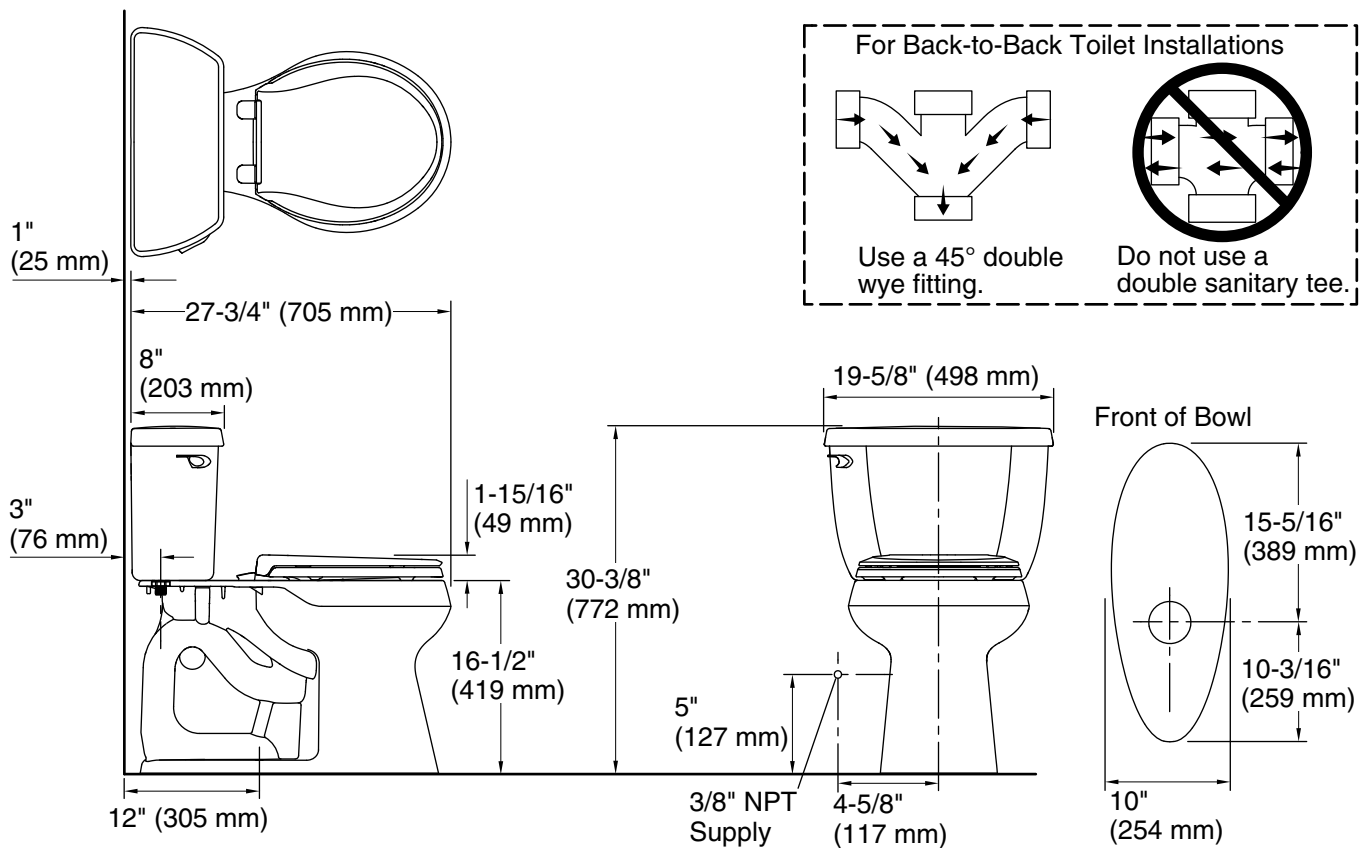

## Features

- Two-piece design
- Round-front bowl offers an ideal solution for smaller bathrooms and powder rooms
- Comfort Height® feature offers chair-height seating that makes sitting down and standing up easier for most adults
- 1.28 gpf (4.8 lpf)
- Class Five® canister optimizes the flow out of the tank, harnessing gravity and the natural powerful reducing cascade of water to increase the power and effectiveness of the flush
- Eligible for consumer rebates in some municipalities
- 2-1/8" (54 mm) fully glazed trapway
- Left-hand trip lever

## Installation

- Standard 12" (305 mm) rough-in
- Three-bolt quick-connect installation
- Seat and supply line sold separately

### Technical Information

All product dimensions are nominal.

Toilet type:	Floor-mount
Waste Outlet:	Floor
Bowl shape:	Round-front
Flush type:	Class Five
Trap passageway:	2-1/8" (54 mm)
Water surface size:	10-1/2" x 8-1/4" (267 mm x 210 mm)
Rim to water surface:	5-3/8" (137 mm)
Rough-in:	12" (305 mm)
Seat-mounting holes:	5-1/2" (140 mm)

### Notes

Install this product according to the installation instructions.

For back-to-back toilet installations: Use only a 45° double wye fitting.