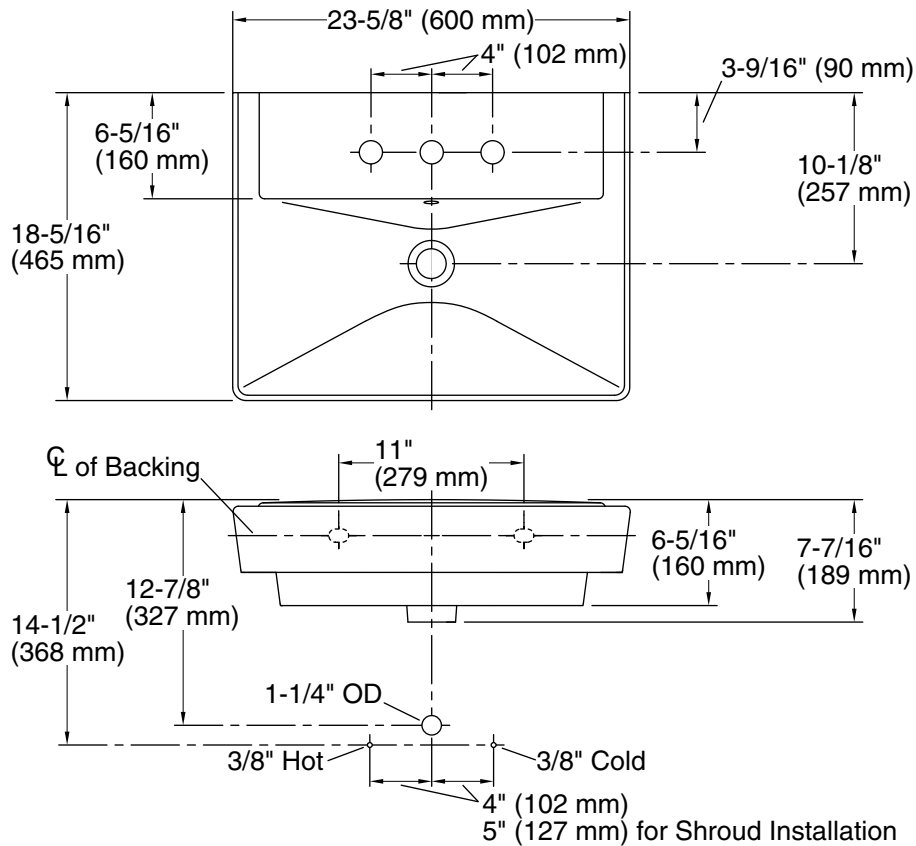

Features

- 8" (203 mm) widespread faucet holes
- Deep, V-shaped basin
- Overflow drain with included Polished Chrome cap
- Combines with the K-5031 shroud or K-5032 pedestal to create a pedestal or wall-mount sink
- Coordinates with other products in the Rêve collection

Codes/Standards

- ASME A112.19.2/CSA B45.1
- IAPMO Certification

KOHLER® One-Year Limited Warranty

See website for detailed warranty information.

Technical Information

All product dimensions are nominal.

Bowl configuration:	Single
Center(s):	8
Bowl area (Only):	Length: 23-5/8" (600 mm) Width: 12" (305 mm) Water depth: 3" (76 mm)
Number of deck holes:	3
Faucet hole spacing:	8" (203 mm)
Faucet hole(s):	1-3/8" (35 mm)
Drain hole:	1-3/4" (44 mm)