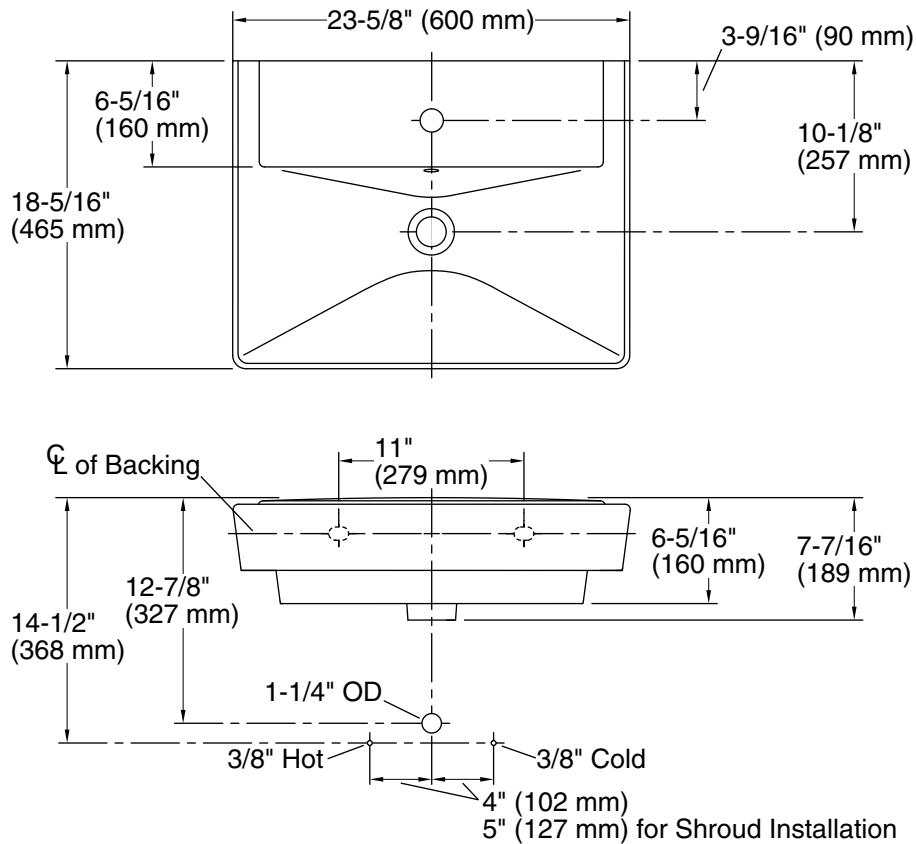

Technical Information

All product dimensions are nominal.

Bowl configuration:	Single
Bowl area (Only):	Length: 23-5/8" (600 mm) Width: 12" (305 mm) Water depth: 3" (76 mm)
Number of deck holes:	1
Faucet hole(s):	1-3/8" (35 mm)
Drain hole:	1-3/4" (44 mm)

Notes

Install this product according to the installation instructions.