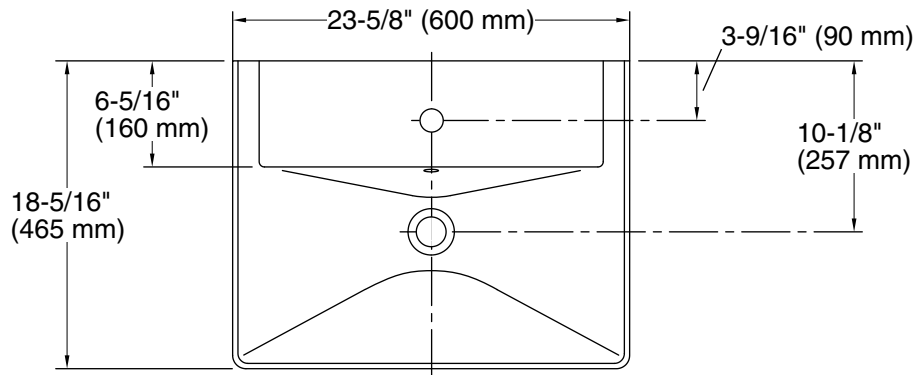

Features

- Single faucet hole.
- Deep, V-shaped basin.
- Overflow drain with included K-4061 Polished Chrome cap.
- Combines with the K-5031 shroud or K-5032 pedestal to create a pedestal or wall-mount sink.
- Coordinates with other products in the Rêve collection.

	0	White
	HW1	Honed White

Technical Information

All product dimensions are nominal.

Bowl configuration:	Single
Installation:	Pedestal, Wall-mount
Bowl area (Only):	Length: 23-5/8" (600 mm) Width: 12" (305 mm) Water depth: 3" (76 mm)
Number of deck holes:	1
Faucet hole(s):	1-3/8" (35 mm)
Drain hole:	1-3/4" (44 mm)