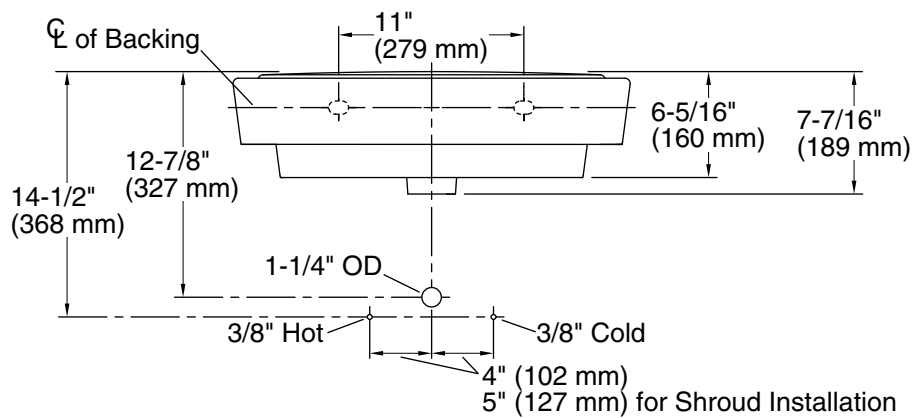

Features

- Single faucet hole.
- Deep, V-shaped basin.
- Overflow drain with included K-4061 Polished Chrome cap.
- Combines with the K-5031 shroud or K-5032 pedestal to create a pedestal or wall-mount sink.
- Coordinates with other products in the Rêve collection.

	0	White
	HW1	Honed White

Technical Information

All product dimensions are nominal.

Bowl configuration:	Single
Installation:	Pedestal, Wall-mount
Bowl area (Only):	Length: 23-5/8" (600 mm) Width: 12" (305 mm) Water depth: 3" (76 mm)
Number of deck holes:	1
Faucet hole(s):	1-3/8" (35 mm)
Drain hole:	1-3/4" (44 mm)