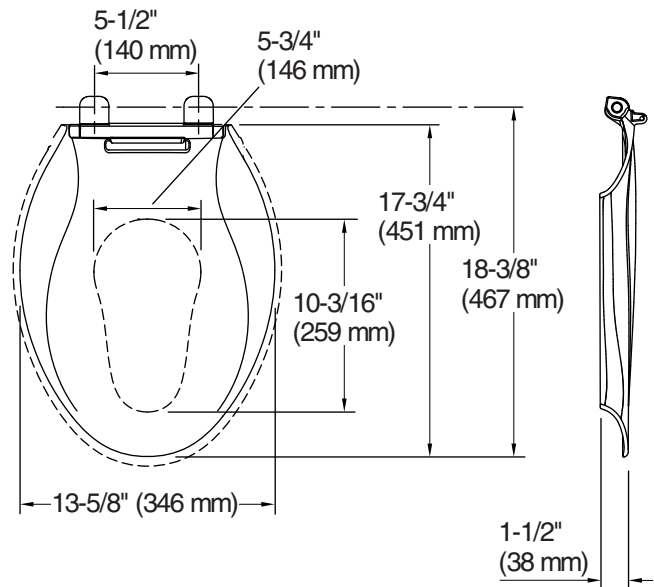

**Transitions®**  
Quiet-Close™ elongated toilet seat  
**K-4732**

**Features**

- Integrated child-size seat offers a comfortable, easy-to-use option for children
- Quiet-Close™ elongated lid and seat prevents slamming
- Grip-Tight bumpers hold seat firmly in place
- Quick-Release™ functionality allows seat to be removed easily from toilet for convenient cleaning
- Quick-Attach® hardware for fast and secure installation
- Color-matched plastic hinges

**Material**

- Plastic construction

**Recommended Products/Accessories**

K-4732-RL Transitions® ReadyLatch® Quiet-Close™ elongated toilet seat

**Codes/Standards**

None Applicable

**KOHLER® One-Year Limited  
Warranty**

### Technical Information

All product dimensions are nominal.

- Seat shape type: Elongated
- Seat front type: Closed-front
- Seat-mounting holes: 5-1/2" (140 mm)