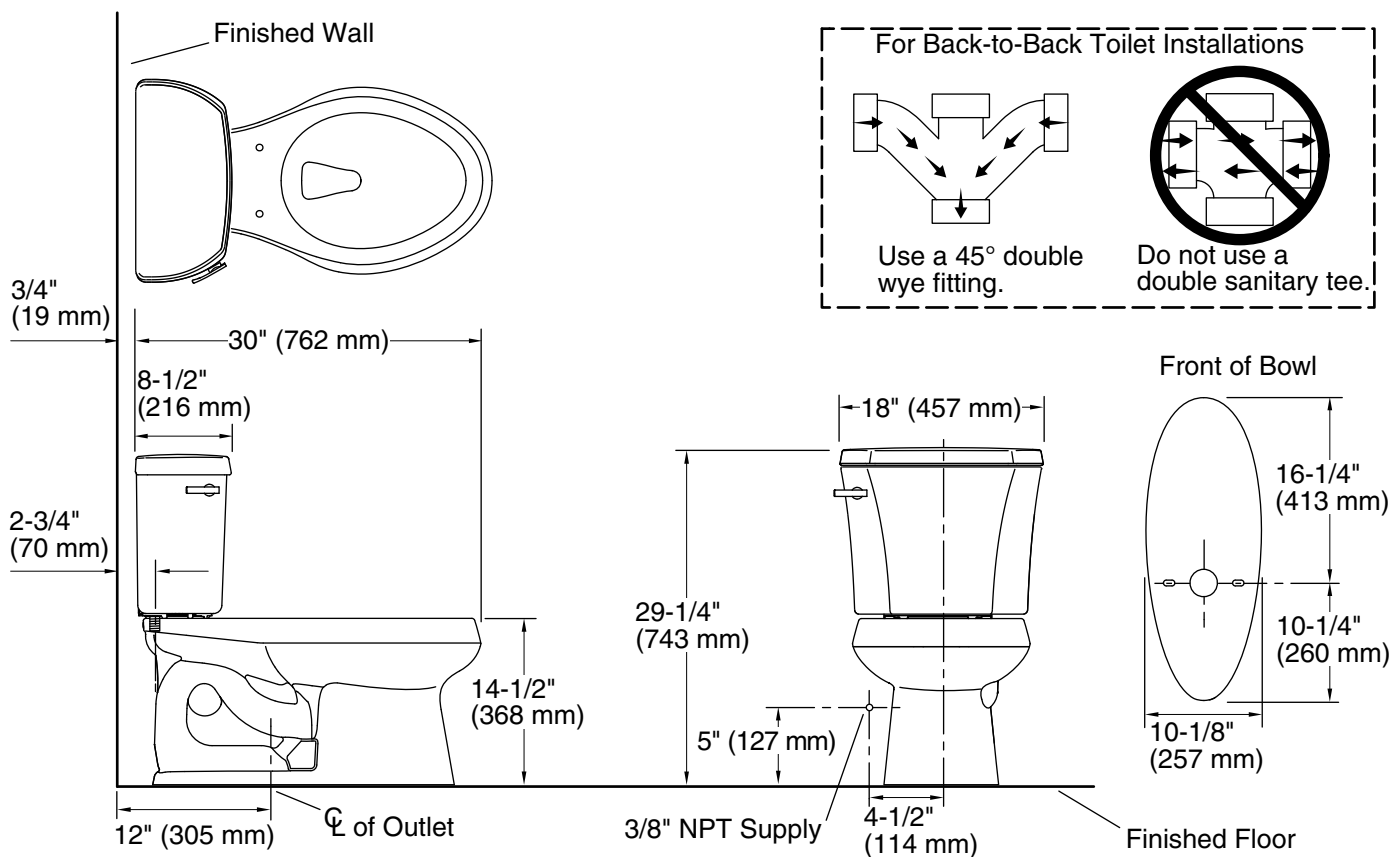

### Installation

- Standard 12" (305 mm) rough-in
- Three-bolt quick-connect installation
- Seat and supply line sold separately

## Technical Information

All product dimensions are nominal.

Toilet type:	Floor-mount
Waste Outlet:	Floor
Bowl shape:	Elongated
Flush type:	Class Five
Trap passageway:	2-1/8" (54 mm)
Water surface size:	11-1/4" x 8-1/4" (286 mm x 210 mm)
Rim to water surface:	5-1/4" (133 mm)
Rough-in:	12" (305 mm)
Seat-mounting holes:	5-1/2" (140 mm)

## Notes

Install this product according to the installation instructions.

For back-to-back toilet installations: Use only a 45° double wye fitting.