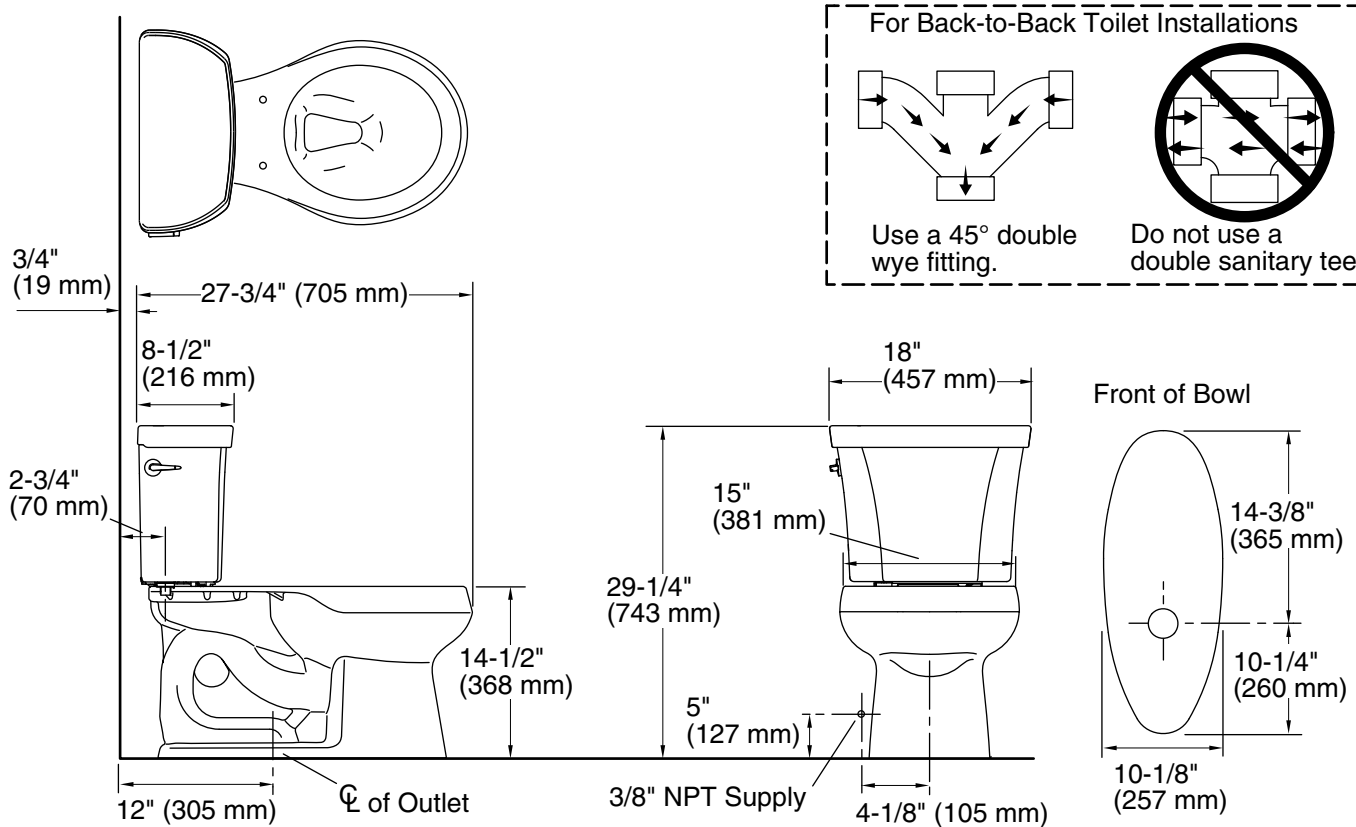

Features

- Two-piece design
- Round-front bowl offers an ideal solution for smaller bathrooms and powder rooms
- Left-hand nested trip lever offers a choice of 1.1 or 1.6 gallons per flush (gpf)
- 2-1/8" (54 mm) fully glazed trapway
- Coordinates with other products in the Wellworth collection
- Combination consists of the K-4197 bowl and the K-4458 tank
- Dual-flush technology allows you to choose between a full or partial flush
- Eligible for consumer rebates in some municipalities

Installation

- Seat sold separately
- Standard 12" (305 mm) rough-in
- Three-bolt quick-connect installation

Recommended Products/Accessories

K-5589 Purefresh® Deodorizing round-front toilet seat
K-76923 PureWash® M250 Quiet-Close™ round-front toilet seat with antimicrobial agent
K-5420 Low-Profile Bolt Caps
K-9237 Dual-flush Trip Lever
1023457 Wax Ring/Hardware Kit
1265114 Connector Hose
K-23726 Drain treatment

Available Colors/Finishes

Color tiles intended for reference only.

Color	Code	Description
	0	White
	96	Biscuit
	7	Black Black™

Technical Information

All product dimensions are nominal.

Toilet type:	Floor-mount
Waste Outlet:	Floor
Bowl shape:	Round-front
Flush type:	Class Five
Trap passageway:	2-1/8" (54 mm)
Water surface size:	10-1/2" x 7-3/4" (267 mm x 197 mm)
Rim to water surface:	5-1/4" (133 mm)
Rough-in:	12" (305 mm)
Seat-mounting holes:	5-1/2" (140 mm)

Notes

Install this product according to the installation instructions.

For back-to-back toilet installations: Use only a 45° double wye fitting.