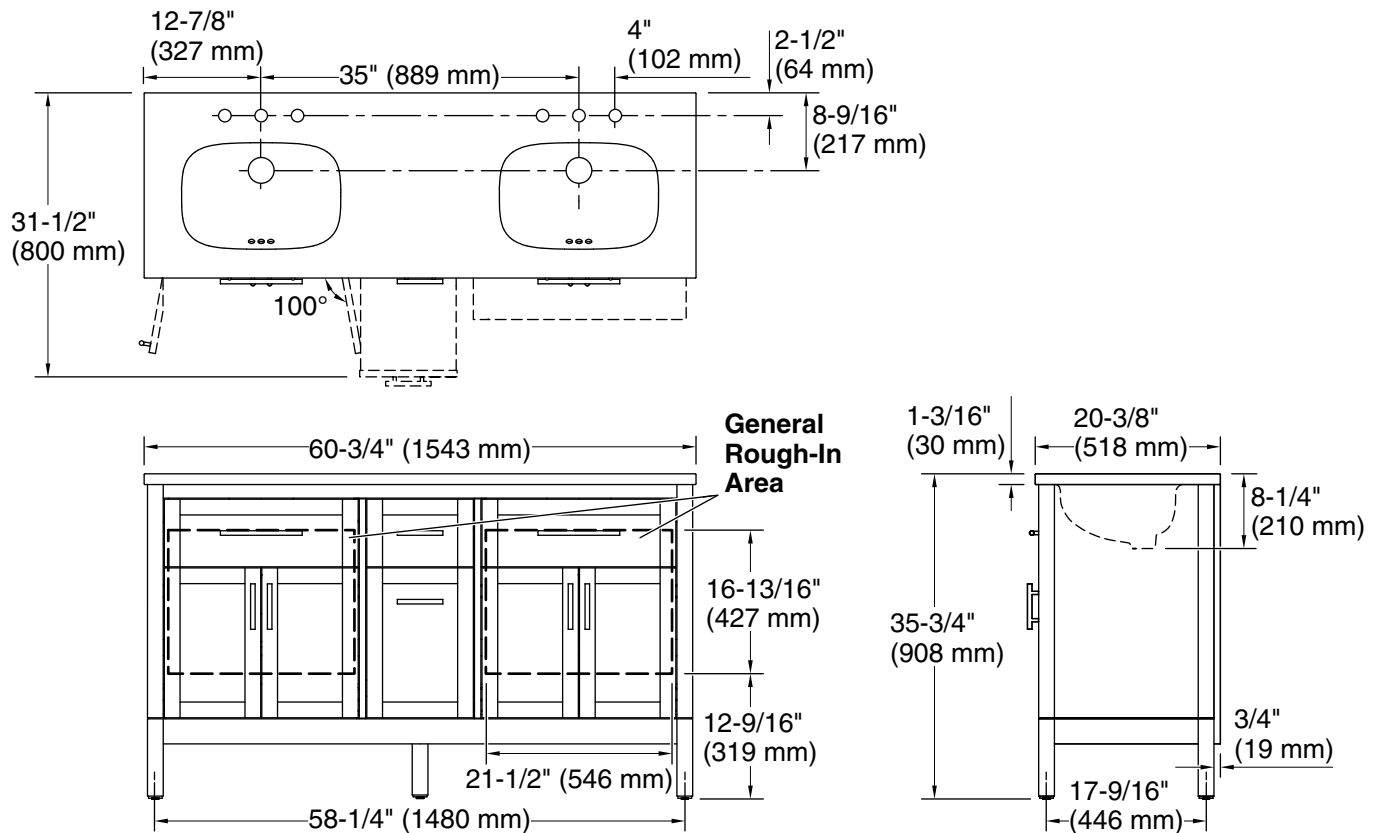

Features

- Set includes cabinet, precut quartz vanity top, sinks, cabinet hardware
- Convenient tilt-down drawer under each basin for storing smaller, frequently-used items
- Full-extension 14-3/4" (375 mm) drawers with soft-close side-mount slides
- Three-way adjustable slow-close door hinges for easy cabinet access
- 18-9/16" (471 mm) cabinet interior provides ample storage space
- 8" (203 mm) widespread faucet holes for each basin
- Faucets sold separately
- Some assembly required
- Bianco Bella quartz vanity top adds beauty and long-lasting durability

Technical Information

All product dimensions are nominal.

Notes

Install this product according to the installation instructions.